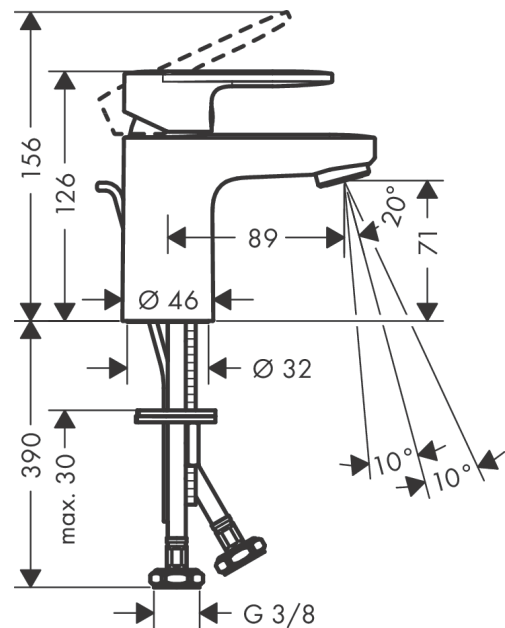

##### product features

- consists of: single lever basin mixer, waste set
- ComfortZone 70
- projection: 89 mm
- spout height: 71 mm
- handle variant: lever handle
- spray type: normal spray
- swiveling spray former
- maximum flow rate at 3 bar: 5 l/min
- ceramic cartridge
- temperature limitation adjustable
- suitable for continuous flow water heaters
- pop-up waste set G 1¼
- material waste set: synthetic
- connection type: G ¾ connections
- connection dimension: DN15
- EU taxonomy: max. 6 l/min - Substantial Contribution (SC) possible

#### Scale drawing

**Vernis Blend**  
**Single lever basin mixer 70 with pop-up waste set**  
 Finish: **Matt Black** Article Number: **71550670**

**Flowchart**