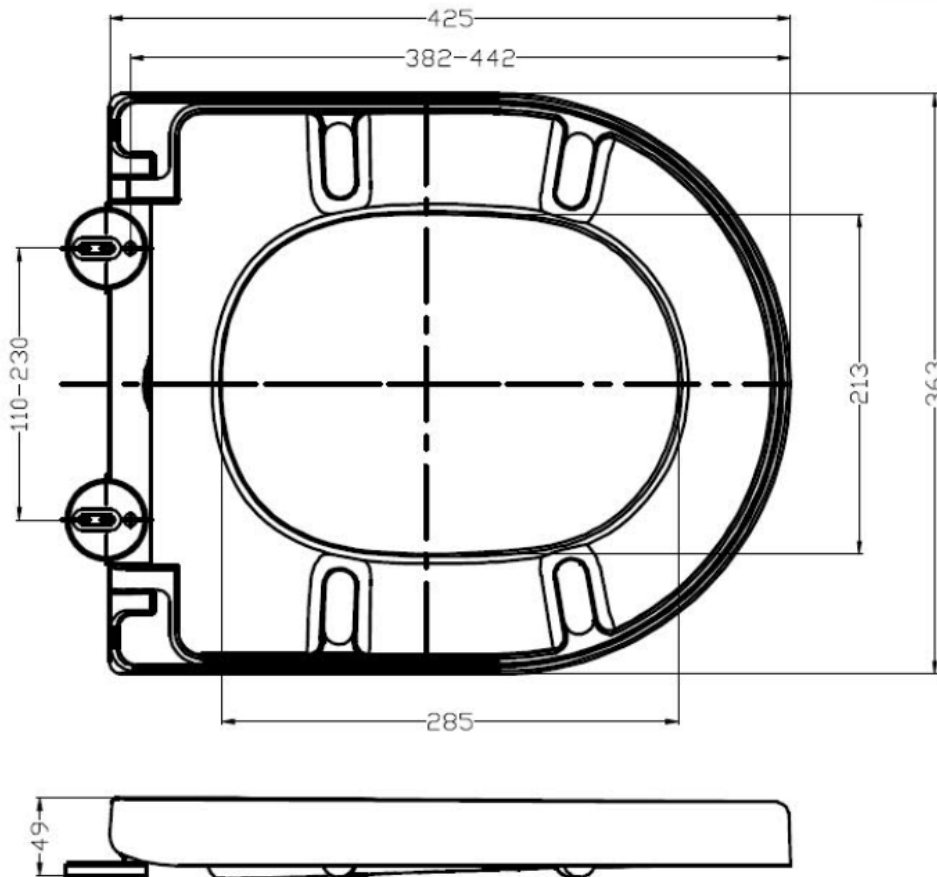

Product Code (Sku) : 664714

Product Description: iflo Jalon Toilet Seat & Cover

Product Specification:

- Soft Close Seat

Additional Information:

- See Iflo for further Jalon ranged products

'The information contained within this specification sheet is believed to be correct and complete at the time of creation. All photographs / drawings are as a guide only and do not necessarily represent the products available. 'City Plumbing' reserves the right to change product details and price without prior notice. E&OE.' City Plumbing is a trade name of City Plumbing Supplies Holdings Limited in Great Britain and of PTS Group Limited Northern Ireland. [04/2013]