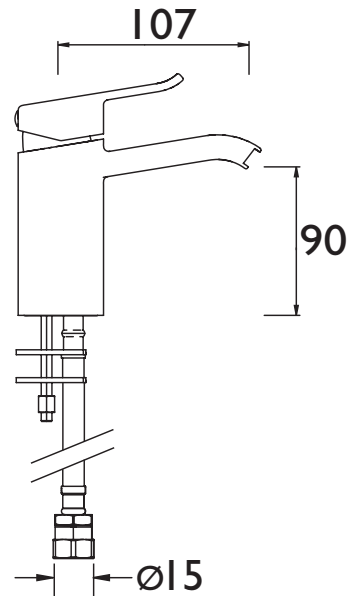

367714

DORONA BASIN MIXER CHROME

Features:

- 1 taphole
- Brass construction
- 35mm cartridge
- Clicker waste

Specification

Style:	Contemporary
Product Type:	Bathroom Tap
Finish/Colour:	Chrome
Main Construction Material:	Brass
Mount Type:	Deck Mounted
Handle Type:	Lever
Connection Inlet:	M10x400mm x 1/2BSP Flexi Tails
Connection Outlet:	N/A
Number of Tap Holes:	1
Valve/Cartridge Type:	35mm Cartridge
Plumbing System Requirements:	All
Working Pressure Range:	Min. 0.2 bar, Max. 5.0 bar
Maximum Hot Water Temperature: °C	65
Maximum Dynamic Pressure: (bar)	5
Maximum Static Pressure: (bar)	10
Flow Type:	Single
Flow Rate: (l/min @ 3 bar)	21.1
Isolation Included:	No

Dimensions (measurements in mm)

Flow Rates (l/min)

System Pressure (bar)	0.2	0.5	1	2	3	5
367714	4.5	8.1	11.9	17.4	21.1	27.4

THE
BATHROOM
SHOWROOM