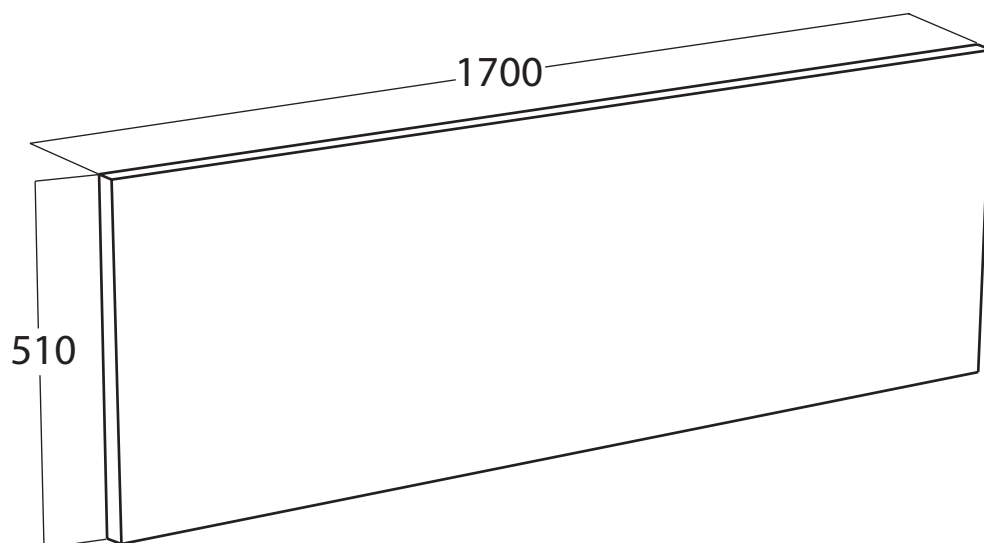

TECHNICAL DATA SHEET

THE
BATHROOM
SHOWROOM

Product Code: 307632

Product Description: Atlanta 1700mm Pescara Bath Front Panel

Product Specification

Material:
MDF

Fittings:
N/A

Additional Information

Lifetime guarantee

Easy to install

Shiny gloss finish

Dimensions: H 510mm x W 1700mm
x D 18mm

Weight: 14kg

'The information contained within this specification sheet is believed to be correct and complete at the time of creation. All photographs / drawings are as a guide only and do not necessarily represent the products available. Be Modern reserves the right to change product details and price without prior notice. E&OE.' [09/2017]