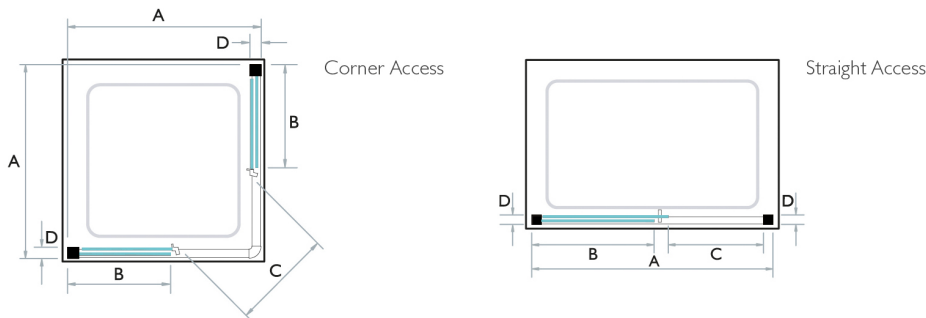

### original Straight Sliding Doors and Enclosures

Product Code	Type and Size
214753	KUDOS ORIGINAL STRAIGHT SLIDING DOOR 1000mm 3SD100S
214754	KUDOS ORIGINAL STRAIGHT SLIDING DOOR 1100mm 3SD110S
569046	KUDOS ORIGINAL STRAIGHT SLIDING DOOR 1200mm 3SD120S
214755	KUDOS ORIGINAL STRAIGHT SLIDING DOOR 1400mm 3SD140S
214756	KUDOS ORIGINAL STRAIGHT SLIDING DOOR 1500mm 3SD150S
869712	KUDOS ORIGINAL STRAIGHT SLIDING DOOR 1600mm 3SD160S
481575	KUDOS ORIGINAL STRAIGHT SLIDING DOOR 1700mm 3SD170S
575229	KUDOS ORIGINAL WALL POST EXTENSION PROFILE FOR SHOWER DOOR SOSDS

Size Options	Adjustment mm			Dimension mm		
	Recess Door Only	Corner Door + 1 side	Corner Enclosure			
	A	A	A	B	C	D
760 Corner Access	-	-	725-745	390-410	380	45
800 Corner Access	-	-	765-785	410-430	410	45
1000 Straight	945-985	972-992	-	480-500	350	45
1100 Straight	1045-1085	1072-1092	-	530-550	400	45
1200 Straight	1145-1185	1172-1192	-	580-600	450	45
1400 Straight	1345-1385	1372-1392	-	680-700	550	45
1500 Straight	1445-1485	1472-1492	-	780-800	550	45
1600 Straight	1545-1585	1572-1592	-	880-900	550	45
1700 Straight	1645-1685	1672-1692	-	980-1000	550	45

Door Height - 1850mm – excluding tray

STRAIGHT SLIDING DOORS CAN BE FITTED TO OPEN EITHER LEFT HAND OR RIGHT HAND