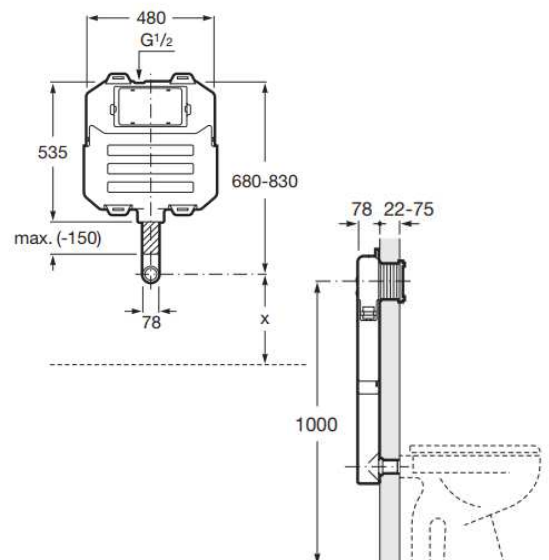

THE
BATHROOM
SHOWROOM

TECHNICAL DATA SHEET

Product Code:

129346

Description:

Basic Tank Compact (compact concealed cistern (8cm) with Dual Flush (4/2 – 4.5/3 – 6/3 L)

Specification:

Size: L 480mm, W 78mm, H 680mm

Material: Plastic (Cistern) / Steel (Frame)

Finish: White (Cistern)

Installation Type: In-wall (concealed cistern)

Clean immediately after use to stop the build-up of dirt and limescale.

Clean with warm water containing a few drops of diluted washing up liquid, rinse immediately and dry with a soft cloth.

Do not use products such as paint stripper, nail varnish remover, household bleach, perfume, aftershave and strong disinfectants as chrome and other metals are vulnerable to acid attack.

These may have a varying effect on the surface from black spots or streaks, which can't be removed due to the corrosion of the surface.

Do not scratch the finish as this can be cause for corrosion.

Do not clean with abrasive materials or products containing bleach.

Product Image:

Technical Drawing:

'The information contained within this specification sheet is believed to be correct and complete at the time of creation. All photographs / drawings are as a guide only and do not necessarily represent the products available. Travis Perkins PLC reserves the right to change product details and price without prior notice. E&OE.'