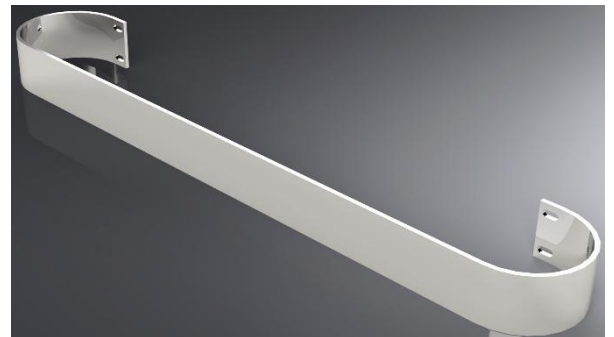

PRODUCT DATA SHEET

Product Code: ESATTH

Product Description: Towel Rail for Saturn
Designer Aluminium Radiator

Product Specification

Material: Steel

Finish: Chrome-plated

Stocked Colours: Chrome

Guarantee Period: 10 Years

**Only suitable for Eucotherm Saturn Designer
Aluminium Radiator!**

Product Code	For radiator width [mm]
ESATTH280	280
ESATTH470	470
ESATTH565	565