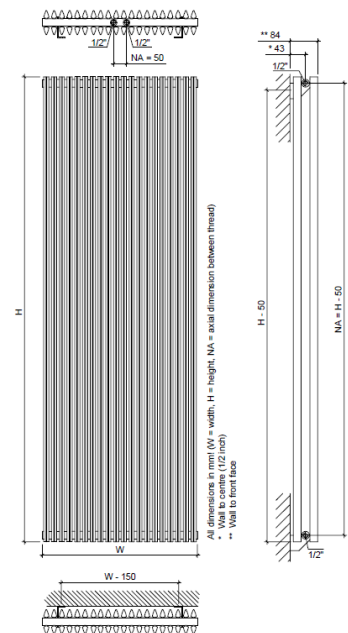

PRODUCT DATA SHEET

Product Code: ECOD

Product Description: Corus Duo
Designer Tube Radiator

Product Specification

Material: Radiator-grade Steel

Finish: Powder-coated

Distance from Wall to Front Face: 84 mm

Distance from Wall to Centre: 43 mm

Stocked Colours: White, Anthracite

Technical Information:

Compliant to BS EN 442

Max. Operating Pressure: 10 bar

Max. Operating Temperature: 120°C

Connection Size: ½", 50 mm central connection (for 1800 mm height)

Guarantee Period: 10 Years

Product Code	Height [mm]	Width [mm]	Depth [mm]	Heat Output [W]	Heat Output [BTU]
ECOD600960	600	960	94	1360	4642
ECOD6001260	600	1260	94	1573	5369
ECOD1800300	1800	300	94	1051	3586
ECOD1800450	1800	450	94	1576	5379
ECOD1800600	1800	600	94	2102	7175