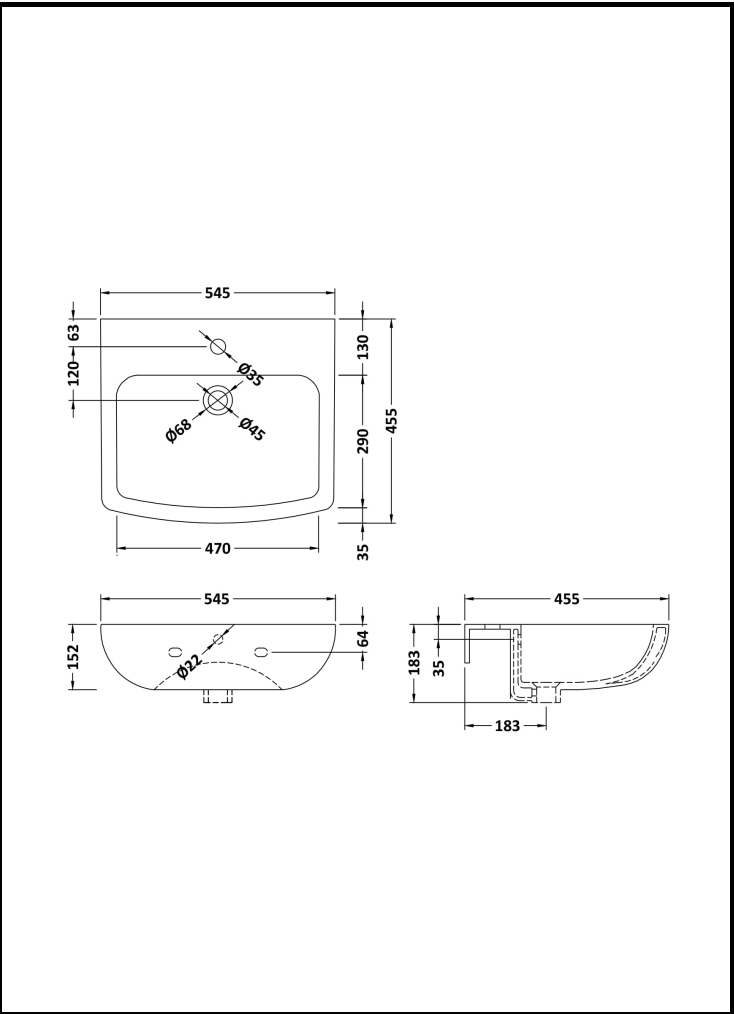

CUSTOMER DATA SHEET - CERAMICS

SALES CODE: 112176	DESCRIPTION: iflo Vieste 545(W) X 455(D)MM BASIN 1 TAP HOLE
---------------------------	--

PRODUCT DIMENSIONS			
Height (mm)	Width (mm)	Depth (mm)	Nett Wgt Kg
183	545	455	11.8

PACKAGING DIMENSIONS			
Height (mm)	Width (mm)	Depth (mm)	Gross Wgt Kg
230	555	470	12

PACKAGING DATA			
Box Colour	Brown Cardboard Box - Printed		
Box Qty	1	Label Colour	White Label
Label Size	100 x 50	Label Qty	2

OUTER BOX DIMENSIONS (If Applicable)			
Height (mm)	Width (mm)	Depth (mm)	Gross Wgt Kg
Barcode	5059491000520		

PRODUCT DETAILS	
Country of Origin	China
Fitting Instruction	

Certification	CE & UKCA	Yes	WRAS	N/A	WRAS Number	N/A
Product Material	Vitreous China					

BASINS			
Tap Hole	One Taphole	Chain Stay Hole	No
Template	Not Required	Waste Type Req'd	Slotted
Overflow Incl.	Yes	Overflow Cover	No
Inner Bowl Depth			

GENERAL	
Fixing Supplied	No