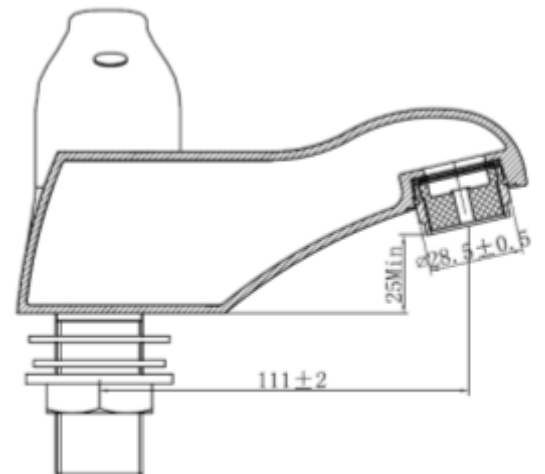

# TECHNICAL DATA SHEET

Product Code: 604588

Product Description: iflo Barcelona Bath Filler Chrome Plate

## Additional Information

Do not clean with abrasive cleaning products

Always inspect before installation

Lever style handle for ease of use

WRAS approved on - 1107119

SKU	Pressure (bar)	Flow rate (l/m)			
		Hot	Cold	Mixer	Shower Handset
310800 604588	0.1	8.96	9.02	14.76	
	0.2	13.27	13.56	22.04	
	0.3	17.46	17.12	28.05	
	0.4	20.34	20.21	32.95	
	0.5	22.95	22.86	36.24	
	1	29.80	29.04	47.86	
	1.5	36.68	36.39	59.64	
	2	42.12	41.84	68.32	
	3	51.87	51.58	84.52	
	4	59.60	58.94	97.86	
5	66.48	65.91	108.78		