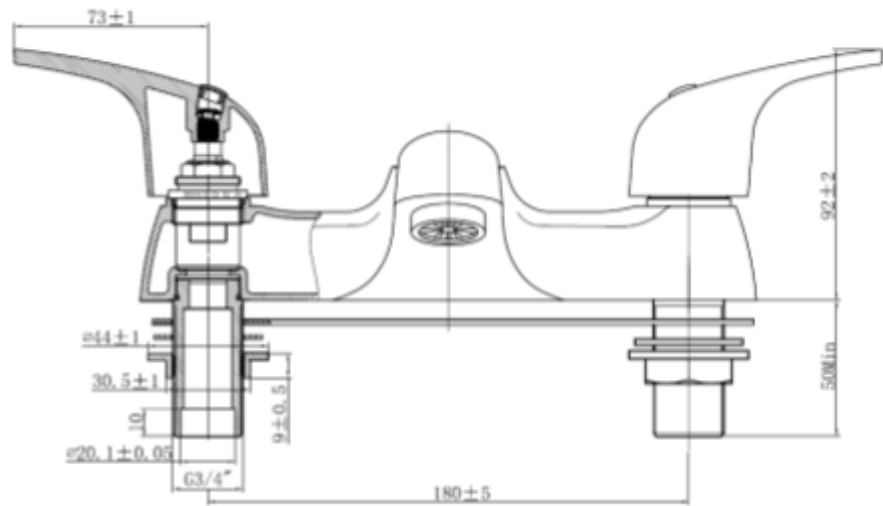

# TECHNICAL DATA SHEET

Product Code: 604588

Product Description: iflo Barcelona Bath Filler Chrome Plate

## Product Specification

**Material:**  
Solid brass with a duragleam chrome finish

**Fittings:**  
Brass back nuts

**Systems:**  
Suitable for high and low pressure systems  
Suitable for Gravity fed systems  
Suitable for Unvented systems  
Suitable for Combi boilers

## Additional Information

Do not clean with abrasive cleaning products

Always inspect before installation

Lever style handle for ease of use

WRAS approved on - 1107119

SKU	Pressure (bar)	Flow rate (l/m)			
		Hot	Cold	Mixer	Shower Handset
310800 604588	0.1	8.96	9.02	14.76	
	0.2	13.27	13.56	22.04	
	0.3	17.46	17.12	28.05	
	0.4	20.34	20.21	32.95	
	0.5	22.95	22.86	36.24	
	1	29.80	29.04	47.86	
	1.5	36.68	36.39	59.64	
	2	42.12	41.84	68.32	
	3	51.87	51.58	84.52	
	4	59.60	58.94	97.86	
5	66.48	65.91	108.78		