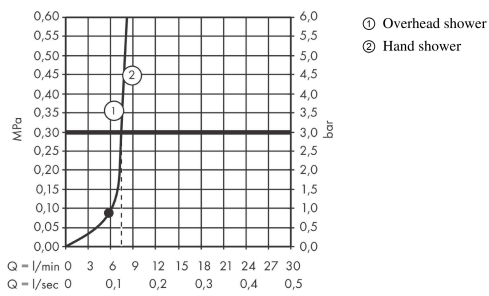

Pulsify S
Showerpipe 260 1jet EcoSmart with ShowerTablet Select 400
Finish: **Matt Black** Article Number: **24221670**

Product image

Scale drawing

Flowchart