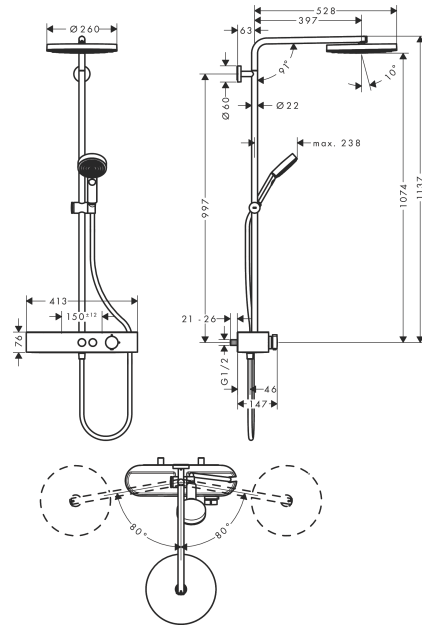

Pulsify S
Showerpipe 260 1jet EcoSmart with ShowerTablet Select 400
Finish: **Matt Black** Article Number: **24221670**

Product image

Scale drawing