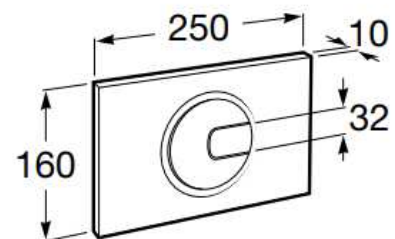

Size: L 250mm, W N/A, H 160mm

Material: ABS Plastic

Finish: Chrome

Installation Type: Wall-mounted

Product Image:

Technical Drawing:

Ensure that electrical components are fitted by a qualified electrician.

Use a dry cloth to clean.