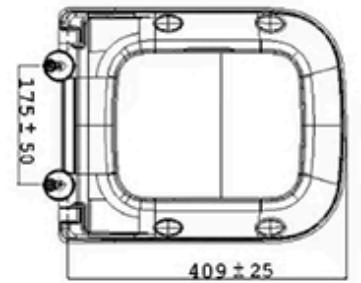

TECHNICAL DATA SHEET

Technical Drawings

Guarantee: 2years

EU GPSR Single Point of Contact: Product.compliance@highbournegroup.co.uk