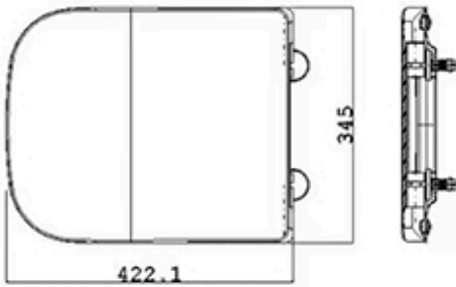

TECHNICAL DATA SHEET

Technical Drawings

Guarantee: 2years

EU GPSR Single Point of Contact: Product.compliance@highbournegroup.co.uk