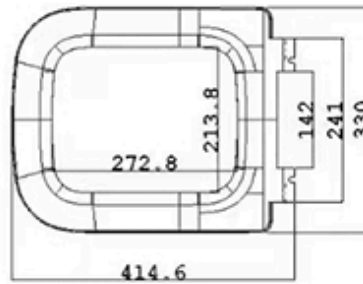

TECHNICAL DATA SHEET

Technical Drawings

Guarantee: 2years

EU GPSR Single Point of Contact: Product.compliance@highbournegroup.co.uk