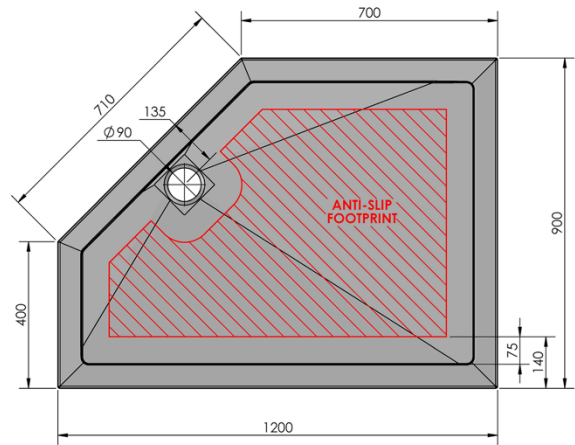

iflo

iflo Mallyan8

Neo Angle Tray

TECHNICAL DATA SHEET

CPS Product SKu Code: See the table below

Product Description: iflo Mallyan8 Neo Angle Tray

Product Specification

Dimensions:

Size: 900 x 900mm, 1200 x 900mm(L/R)

Materials:

- Solid surface with Gelcoat Finish

Systems: Shower Tray

Additional Information

F&B (Features & Benefits):

- 900mm Depth
- 40mm Height
- Fully recyclable
- Solid surface with Gelcoat Finish
- Chrome Waste included with tray
- Anti-slip surface to DIN Class C
- Easy to clean

Technical Drawings -

900 x 900mm

1200 x 900mm Left Hand

1200 x 900mm Right Hand

Technical Information -

Width (mm)	Depth (mm)	Height (mm)	Handing	SKU Code
900	900	40	—	109884
1200	900	40	Left Hand	109885
1200	900	40	Right Hand	109886