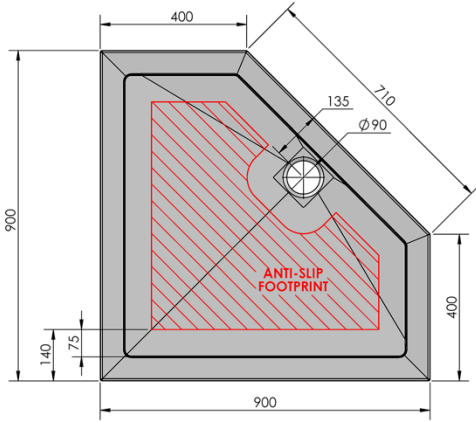

iflo

iflo Mallyan8

Neo Angle Tray

TECHNICAL DATA SHEET

CPS Product SKu Code: See the table below

Product Description: iflo Mallyan8 Neo Angle Tray

Product Specification

Dimensions:

Size: 900 x 900mm, 1200 x 900mm(L/R)

Materials:

- Solid surface with Gelcoat Finish

Systems: Shower Tray

Additional Information

F&B (Features & Benefits):

- 900mm Depth
- 40mm Height
- Fully recyclable
- Solid surface with Gelcoat Finish
- Chrome Waste included with tray
- Anti-slip surface to DIN Class C
- Easy to clean

Technical Drawings -

900 x 900mm

1200 x 900mm Left Hand

1200 x 900mm Right Hand

Technical Information -

Width (mm)	Depth (mm)	Height (mm)	Handing	SKU Code
900	900	40	—	109884
1200	900	40	Left Hand	109885
1200	900	40	Right Hand	109886