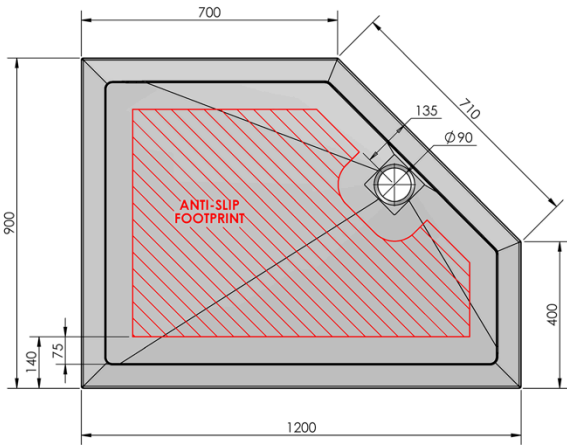

iflo

iflo Mallyan8

Neo Angle Tray

TECHNICAL DATA SHEET

CPS Product SKu Code: See the table below

Product Description: iflo Mallyan8 Neo Angle Tray

Product Specification

Dimensions:

Size: 900 x 900mm, 1200 x 900mm(L/R)

Materials:

- Solid surface with Gelcoat Finish

Systems: Shower Tray

Additional Information

F&B (Features & Benefits):

- 900mm Depth
- 40mm Height
- Fully recyclable
- Solid surface with Gelcoat Finish
- Chrome Waste included with tray
- Anti-slip surface to DIN Class C
- Easy to clean

Technical Drawings -

900 x 900mm

1200 x 900mm Left Hand

1200 x 900mm Right Hand

Technical Information -

Width (mm)	Depth (mm)	Height (mm)	Handing	SKU Code
900	900	40	—	109884
1200	900	40	Left Hand	109885
1200	900	40	Right Hand	109886