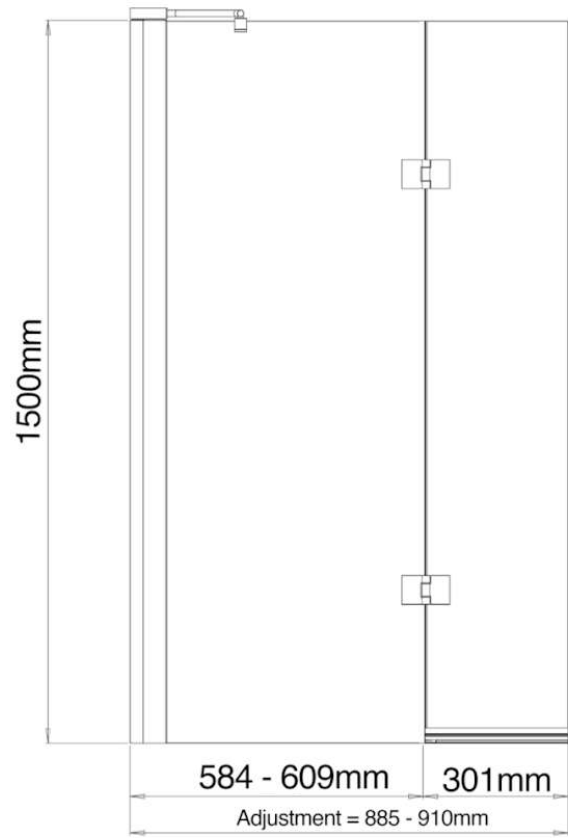

# TECHNICAL DATA SHEET

CPS Product SKu Code: See the table below

Product Description: iflo Linhope Hinged Bath Screen

## Product Specification

Dimensions:

**Size:** 1500 x 910mm

Materials:

- Aluminium
- Glass

Systems: Bath Screen

## Additional Information

F&B (Features & Benefits):

- 1500mm height
- 8mm Glass thickness
- Colour finish: Matt Black, Polished Chrome, Brushed Brass
- Outward opening (hinges stop at 90° to avoid contact with basins and furniture)
- Optional Bracing Bar included
- Bath top aluminium seal for added water integrity
- **Power shower approved**

Technical Drawings -

Technical Information -

Size (mm)	Handing	Colour Hardware	Adjustment (mm)	SKU Code
1500 x 910	Left Hand	Polishe Chrome	890 - 910	104804
1500 x 910	Right Hand	Polishe Chrome	890 - 910	104805
1500 x 910	Left Hand	Matt Black	890 - 910	104806
1500 x 910	Right Hand	Matt Black	890 - 910	104807
1500 x 910	Left Hand	Brushed Brass	890 - 910	104808
1500 x 910	Right Hand	Brushed Brass	890 - 910	104809