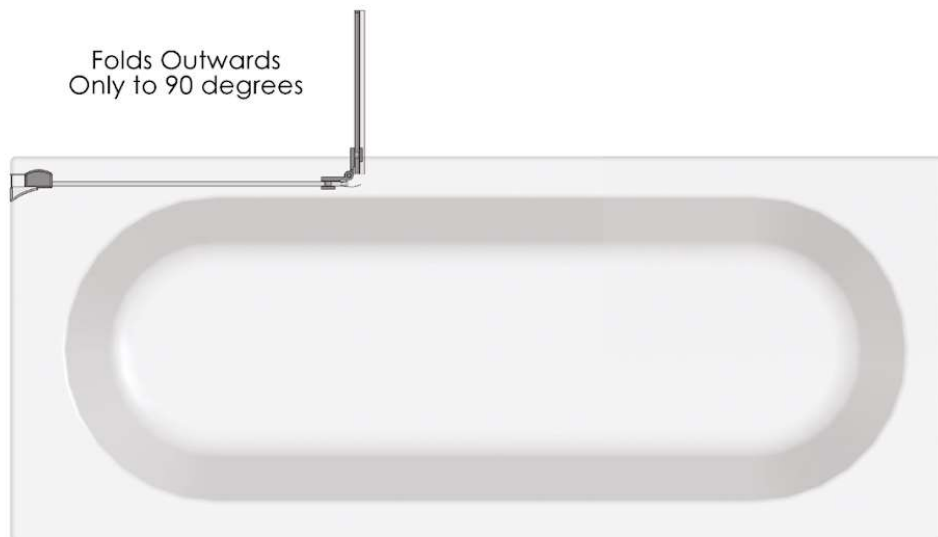

Technical Drawings -