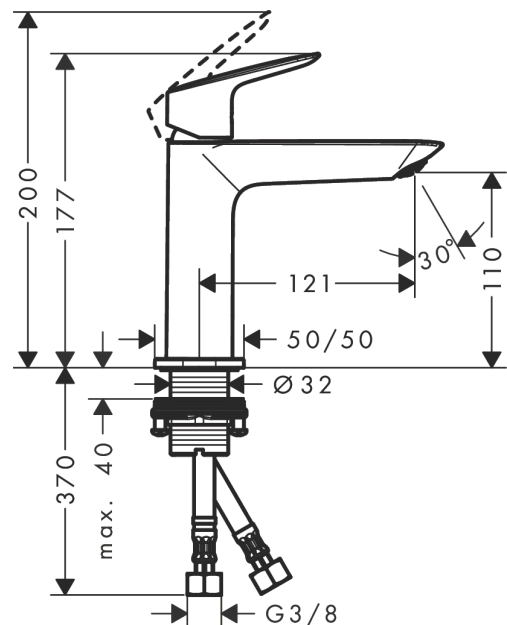

Logis

Single lever basin mixer 110 Fine without waste set

Finish: **Chrome** Article Number: **71253000**

Description

product features

- ComfortZone 110
- projection: 121 mm
- spout height: 110 mm
- handle variant: lever handle
- spray type: normal spray
- maximum flow rate at 3 bar: 5 l/min
- ceramic cartridge
- temperature limitation adjustable
- suitable for continuous flow water heaters
- connection type: G 3/8 connections
- connection dimension: DN15
- aerator can be easily removed with the help of a coin and without tools
- EU taxonomy: max. 6 l/min - Substantial Contribution (SC) possible

Technology

Product image

Scale drawing

Logis

Single lever basin mixer 110 Fine without waste set

Finish: **Chrome** Article Number: **71253000**

Flowchart

Logis
Single lever basin mixer 110 Fine without waste set
 Finish: **Chrome** Article Number: **71253000**

Exploded Drawing

Year of production: >06/21

Logis

Single lever basin mixer 110 Fine without waste set

Finish: **Chrome** Article Number: **71253000**

Spare part list

Year of production: >06/21

Pos.	Description	Article Number	PC	PU
1	handle	94376000	11	1
2	screw cover	96338000	1	1
3	flange	98863000	10	1
4	nut	98864000	9	1
5	O-ring 24x2	98388000	1	1
6	cartridge, assy	97685000	11	1
7	locking screw for handle	95140000	2	1
8	seal	98865000	8	1
9	adapter for cartridge	98866000	8	1
10	O-ring 23x2	98398000	1	1
11	aerator M24x1 (5 l/min)	94364000	3	1
12	O-ring 30x1,5	98433000	1	1
13	escutcheon	94382000	8	1
14	flat seal	98749000	2	1
15	fixing set (Ø 32)	13961000	7	1
16	lever collar	97548000	1	1
17	connection hose 450 mm M8x0,75 G3/8	97206000	8	1
18	O-ring 6,6x1,6	93019000	1	1
a	fixation extension 35 mm	13898000	12	1