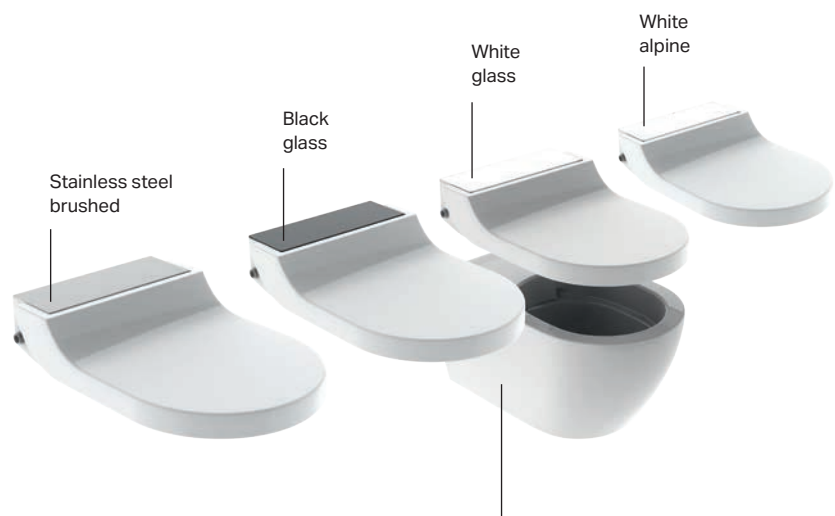

THE SELECT COLLECTION

GEBERIT SHOWER TOILETS

KeraTect®

Water is an integral part of daily personal hygiene. It cleans, refreshes and brings a feeling of well being. With the range of Geberit AquaClean models, from the simple to mount toilet enhancement, to the complete integrated toilet solution, you can also enjoy this comfort on the toilet. Decide for yourself how many additional pampering functions your shower toilet should offer. **Geberit AquaClean**, enjoy the feeling of freshness and cleanliness everyday.

GEBERIT AQUACLEAN TUMA

SURPRISINGLY VERSATILE

EQUIPMENT OF AQUACLEAN TUMA COMFORT AND CLASSIC

WhirlSpray shower technology with five adjustable shower pressure settings

Rimfree® toilet ceramic pan

Individually adjustable spray arm position

Adjustable water spray temperature

Oscillating spray

Descaling function

Soft closing

Quick release function for the toilet lid

Energy-saving function

Geberit App

ADDITIONAL COMFORT FUNCTIONS OF AQUACLEAN TUMA COMFORT

Intuitive and clearly laid-out remote control

Gently cleaning lady wash

Toilet seat heating

Dryer

Odour extraction

User detection

AQUACLEAN TUMA COMFORT IS AVAILABLE IN FOUR DESIGN COVERS:

Geberit AquaClean Tuma toilet enhancement solution with standard toilet ceramic appliance.