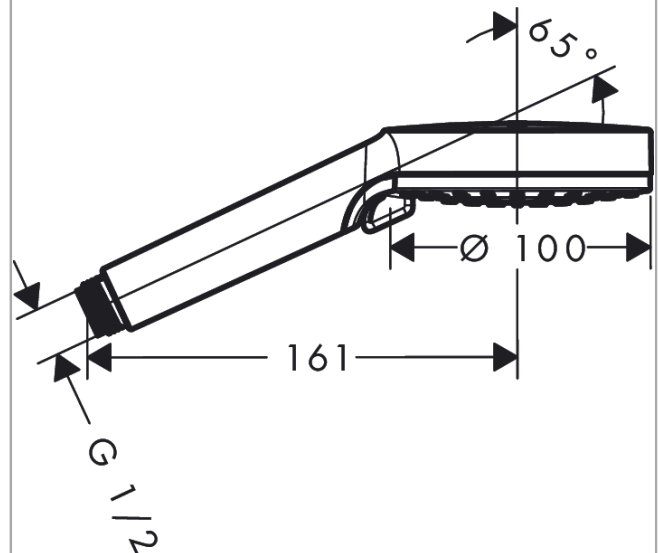

Crometta
Hand shower 100 Vario EcoSmart
 Finish: **White/Chrome** Article Number: **26332400**

Description

product features

- shower head size: 100 mm
- spray type: Rain, IntenseRain
- spray type adjustment by turning spray disc
- spray disc surface: easy cleanable plastic spray disc
- maximum flow rate at 3 bar: 9 l/min
- minimum flow pressure: 1 bar
- with internal water conduction
- rinseable screen seal
- connection thread G 1/2
- suitable for continuous flow water heaters

Technology

Certificates / Sustainability

Product image

Scale drawing

Flowchart

The consumption was measured in combination with the appropriate fittings (thermostat/mixer/in-wall valve) to reflect actual application in practice.

Crometta
Hand shower 100 Vario EcoSmart
Finish: **White/Chrome** Article Number: **26332400**

Exploded Drawing

Year of production: >04/16

Crometta
Hand shower 100 Vario EcoSmart
 Finish: **White/Chrome** Article Number: **26332400**