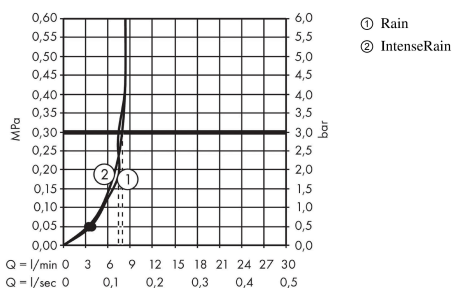

Crometta
Hand shower 100 Vario EcoSmart
 Finish: **White/Chrome** Article Number: **26332400**

Description

product features

- shower head size: 100 mm
- spray type: Rain, IntenseRain
- spray type adjustment by turning spray disc
- spray disc surface: easy cleanable plastic spray disc
- maximum flow rate at 3 bar: 9 l/min
- minimum flow pressure: 1 bar
- with internal water conduction
- rinseable screen seal
- connection thread G 1/2
- suitable for continuous flow water heaters

Technology

Certificates / Sustainability

Product image

Scale drawing

Flowchart

The consumption was measured in combination with the appropriate fittings (thermostat/mixer/in-wall valve) to reflect actual application in practice.

Crometta
Hand shower 100 Vario EcoSmart
Finish: **White/Chrome** Article Number: **26332400**

Exploded Drawing

Year of production: >04/16

Crometta
Hand shower 100 Vario EcoSmart
 Finish: **White/Chrome** Article Number: **26332400**