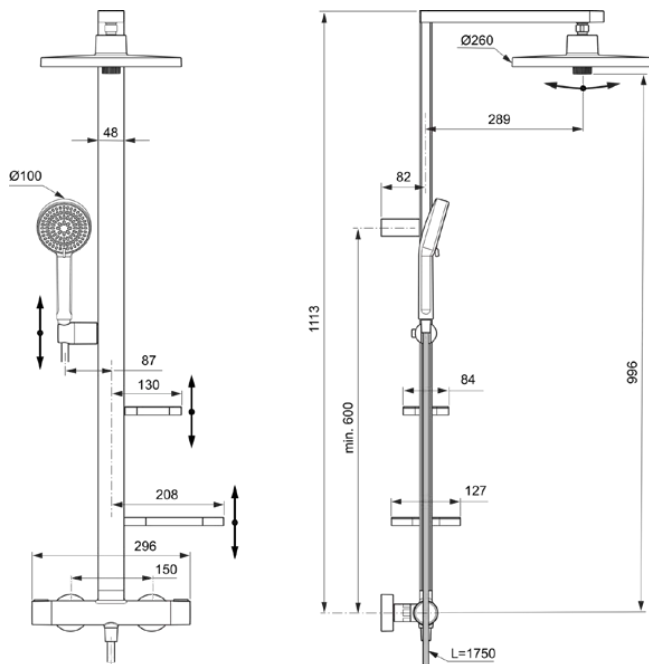

ALU+

BD579SI

Alu+ | Exposed shower system 356x501x1113 mm in silver finish, 12.0 l/min (3 bar) | Multiple showering functions, Thermostatic function, Water & Energy savings, Core elements from Aluminum

Image & drawing

General information

Product type:	Shower systems
Sub product type:	Exposed shower system
Brand:	Ideal Standard
Suite name:	Alu+
Designer:	Palomba Serafini Associati
Colour:	SI - Silver
Surface finish effect:	satin
Height (mm):	1113
Width (mm):	356
Length / Projection (mm):	501
Fixing method:	Coupling nut
Net weight (kg):	4.14
EAN code:	3800861122722

Included products

BD581SI:	IDEALRAIN ALU+ Overhead shower 260x91x260 mm in silver finish, 12 l/min (3 bar)
BD580SI:	IDEALRAIN ALU+ Multi function handspray 100x56x232 mm in silver finish, 8 l/min (3 bar)
BE175SI:	IDEALRAIN Shower hose 1750 mm in silver finish
E951431NU:	Fast-Fixing set

Handspray height adjustable:	Yes
Handle position:	Lateral
Headshower is depth-adjustable:	No
Material:	Metal
Material quality:	Aluminium
Max. flow rate at 3 bar (l):	12.0
Max. flow rate at 3 bar (l) for all outlets:	8/12
Max. flow rate at 3 bar (l) for handspray:	8
Max. flow rate at 3 bar (l) for headshower:	12
Noise reduced S-Connectors:	No
PVD technology:	No
Shower bar is vertically adjustable:	No
Shower hose connection thread:	G 1/2
Surface cover:	wet laquering
Surface finish effect:	satin
Type of handle:	Rotary knob
Type of spray mode(s):	Massage / Rain
Type of temperature control:	Thermostatic
With S-couplings:	No
With check valve:	Yes
With decorative frame:	No
With diverter unit:	Yes
With handspray:	Yes
With handle(s):	Yes
With handspray set:	No
With head shower:	Yes
With lighting:	No
With soap dispenser:	No
With shelf(s):	Yes
With shower basket:	Yes
With shower hose:	Yes
With shower kit:	No
With side showers:	No
With sliding set:	Yes
With soap holder:	No
With sponge holder:	No
With towel holder:	No
With tumbler:	No
With wall bracket:	No
With wall elbow:	No
Fixing material included:	Yes
Fixing method:	Coupling nut