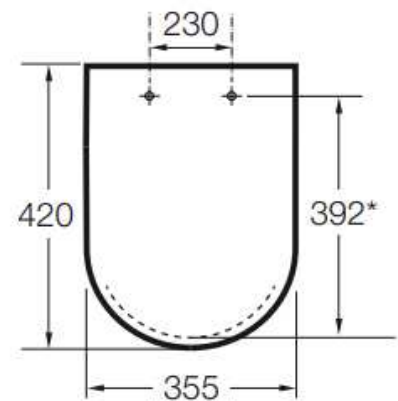

Technical Drawing:

'The information contained within this specification sheet is believed to be correct and complete at the time of creation. All photographs / drawings are as a guide only and do not necessarily represent the products available. Travis Perkins PLC reserves the right to change product details and price without prior notice. E&OE.'