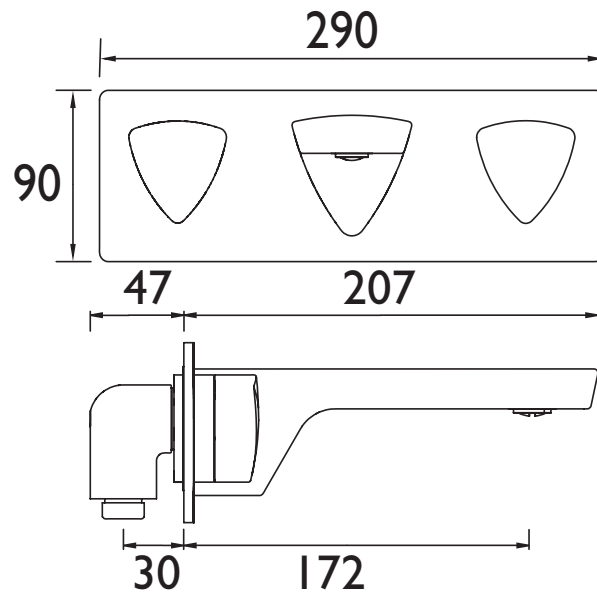

367712

BRIANNA WALL MOUNTED BASIN MIXER CHROME

Features:

- Brass construction
- 1/2" valve

Specification

Style:	Contemporary
Product Type:	Bathroom Taps
Finish/Colour:	Chrome
Main Construction Material:	Brass
Mount Type:	Wall Mounted
Handle Type:	Round
Connection Inlet:	15mm Compression Threaded Tail
Connection Outlet:	M24 Aerator
Number of Tap Holes:	3
Valve/Cartridge Type:	1/2" Ceramic Disc Valves
Plumbing System Requirements:	All
Working Pressure Range:	Min. 0.2 bar, Max. 5.0 bar
Maximum Hot Water Temperature: °C	65
Maximum Dynamic Pressure: (bar)	5
Maximum Static Pressure: (bar)	10
Flow Type:	Single
Flow Rate: (l/min @ 3 bar)	51
Isolation Included:	No

Dimensions (measurements in mm)

Flow Rates (l/min)

System Pressure (bar)	0.2	0.5	1	2	3	5
367712	12.3	20	29	41.7	51	65.8