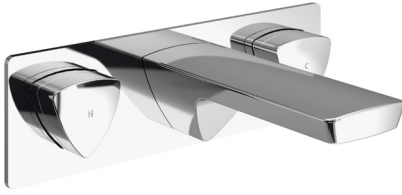

367712

BRIANNA WALL MOUNTED BASIN MIXER CHROME

Features:

- Brass construction
- 1/2" valve

Specification

Style:	Contemporary
Product Type:	Bathroom Taps
Finish/Colour:	Chrome
Main Construction Material:	Brass
Mount Type:	Wall Mounted
Handle Type:	Round
Connection Inlet:	15mm Compression Threaded Tail
Connection Outlet:	M24 Aerator
Number of Tap Holes:	3
Valve/Cartridge Type:	1/2" Ceramic Disc Valves
Plumbing System Requirements:	All
Working Pressure Range:	Min. 0.2 bar, Max. 5.0 bar
Maximum Hot Water Temperature: °C	65
Maximum Dynamic Pressure: (bar)	5
Maximum Static Pressure: (bar)	10
Flow Type:	Single
Flow Rate: (l/min @ 3 bar)	51
Isolation Included:	No