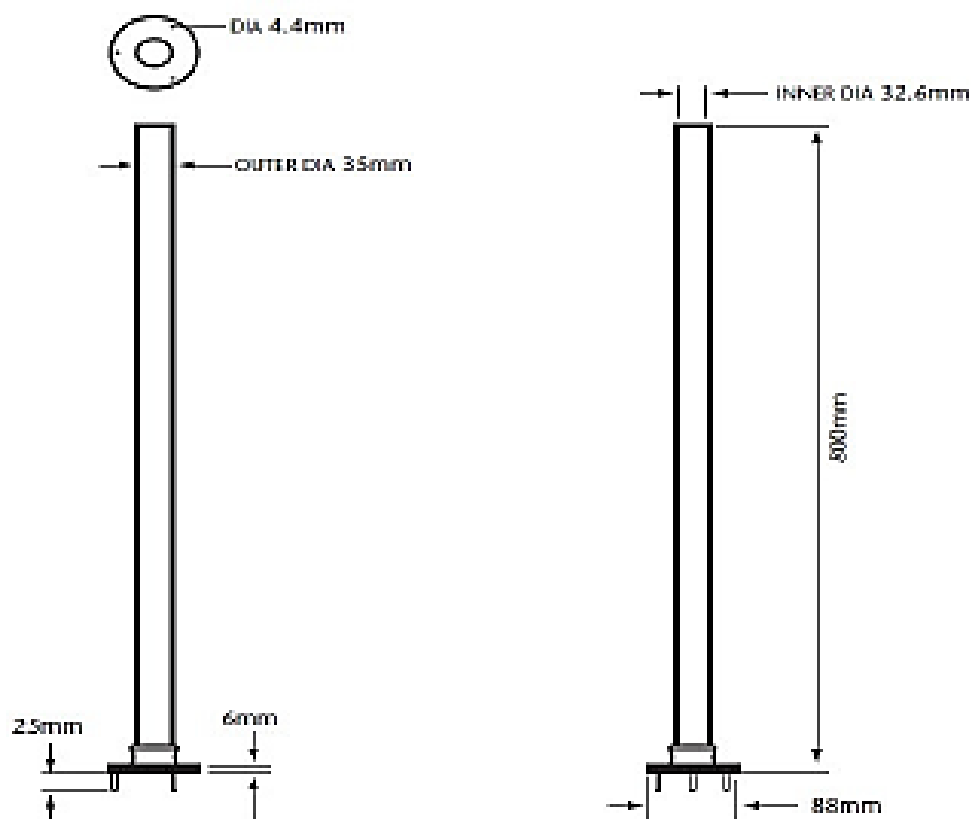

Heritage Standpipes

Technical Advice:

For further information please call 0844 701 8503 or email technical@heritagebathrooms.com.

Guarantee:

5 years covering manufacturing faults.