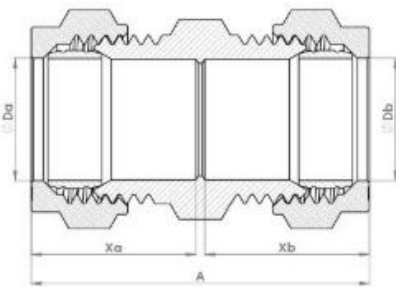

Product Code: 954298, 182318, 954300, 954301, 950146, 950147, 500940, 500942, 954299, 795889, 795892, 954302, 954304, 954305, 797600, 797601

Product Description: City Plumbing Supplies Straight Coupling's

Product Specification

Material:

Standard	Fitting
CW614N (CZ121)	Standard Brass Fittings
CW617N (CZ122)	Standard Brass Fittings
CW602N (CZ132)	Dezincification resistant (DZR) fittings

Image used for illustration purposes.

Technical Information:

ITEM	DESCRIPTION	FF Code	Weight	Material	A	Xa	Xb	Da	Db	AN	XaN	XbN
954298	STRAIGHT COUPLING 8mm	P901.02	0.0322	CW614N	20.75	8	8	8	8	35.75	15.5	15.5
182318	STRAIGHT COUPLING 10mm	P901.03	0.0573	CW617N	23.25	8.5	8.5	10	10	38.25	16	16
954300	STRAIGHT COUPLING 15mm	P901.05	0.0676	CW617N	24.5	9.75	9.75	15	15	38.5	16.75	16.75
954301	STRAIGHT COUPLING 22mm	P901.08	0.1211	CW617N	26.25	9.25	9.25	22	22	42.25	17.25	17.25
950146	STRAIGHT COUPLING 28mm	P901.09	0.1749	CW617N	27.75	10.5	10.5	28	28	42.75	18	18
950147	STRAIGHT COUPLING 35mm	P901.10	0.2664	CW617N	34.5	34.5	34.5	35	35	55.5	45	45
500940	STRAIGHT COUPLING 42mm	P901.11	0.3892	CW617N	38.75	15	15	42	42	61.75	26.5	26.5
500942	STRAIGHT COUPLING 54mm	P901.12	0.6252	CW617N	38.25	13.25	13.25	54	54	63.75	26	26
954299	DZR STRAIGHT COUPLING 10mm	L901DR.03	0.0571	CW602N	23.25	8.5	8.5	10	10	37.75	21.5	14.5
795889	DZR STRAIGHT COUPLING 15mm	L901DR.05	0.0686	CW602N	24.5	9.75	9.75	15	15	38.5	16.75	16.75
795892	DZR STRAIGHT COUPLING 22mm	L901DR.08	0.1203	CW602N	26.25	9.25	9.25	22	22	42.25	17.25	17.25
954302	DZR STRAIGHT COUPLING 28mm	L901DR.09	0.1749	CW602N	27.75	10.5	10.5	28	28	42.75	18	18
954304	DZR STRAIGHT COUPLING 42mm	L901DR.11	0.3906	CW602N	38.75	15	15	42	42	61.75	26.5	26.5
954305	DZR STRAIGHT COUPLING 54mm	L901DR.12	0.6246	CW602N	38.25	13.25	13.25	54	54	63.75	26	26
797600	CHROME STRAIGHT COUPLING 15mm	P901CP.05	0.0730	CW617N	24.5	9.75	9.75	15	15	38.5	16.75	16.75
797601	CHROME STRAIGHT COUPLING 22mm	P901CP.08	0.1230	CW617N	26.25	9.25	9.25	22	22	42.25	17.25	17.25