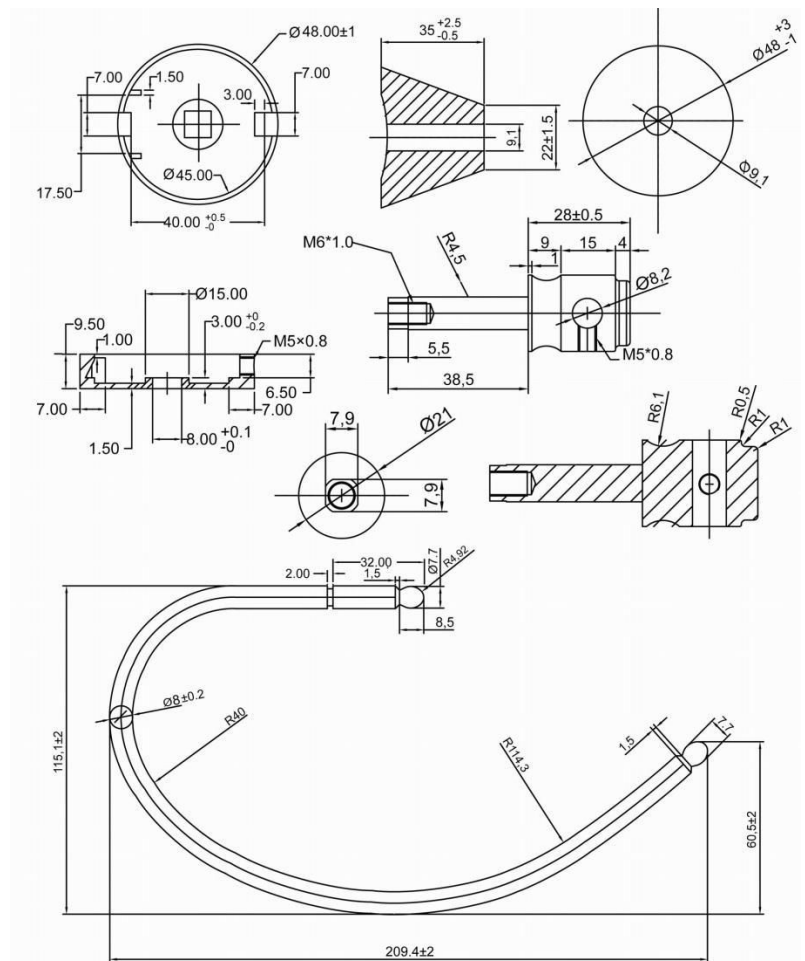

TECHNICAL DATA SHEET

Product Code: 653015

Product Description: iflo Windsor Towel Ring

Product Specification

Material:
Zinc Alloy
Ceramic

Fittings:
Concealed wall fixings

Systems:
N/A

Additional Information

Traditional styling

Complete with concealed wall fixings

| | |
|-----------|----------------------------------|
| Scale: | Wall Mounted Base:1:1 |
| | Ceramic Part:1:1 |
| | Pillar:1:1 / Towel Ring:1:1 |
| Material: | Wall Mounted Base:Zinc Alloy |
| | Ceramic Part / Pillar:Zinc Alloy |
| | Towel Ring:Mild Steel |
| Unit: | M/M |