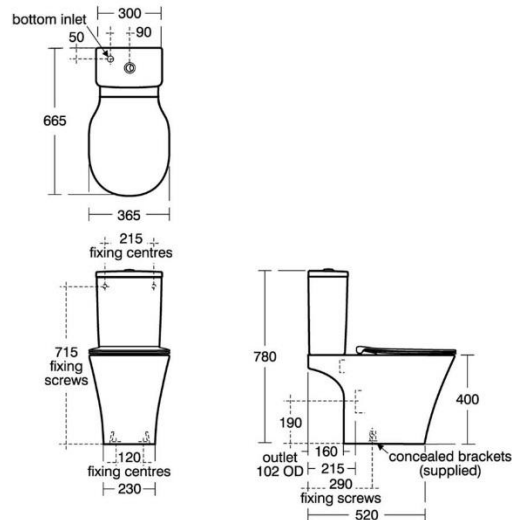

TECHNICAL DATA SHEET

Product Code: 509135

Product Description: Philosophy close coupled wc pan with Aquablade technology, horizontal outlet

Product Specification

Material: Vitreous China

Weight: 24.30Kg

Additional Information

- Domestic and commercial use
- Push button dual flush cistern
- Part of an extensive range
- Slow close seat option
- Water efficient
- Choice of seat style
- Aquablade flushing technology

WC screwed to floor using concealed brackets (supplied) and cistern screwed to wall.