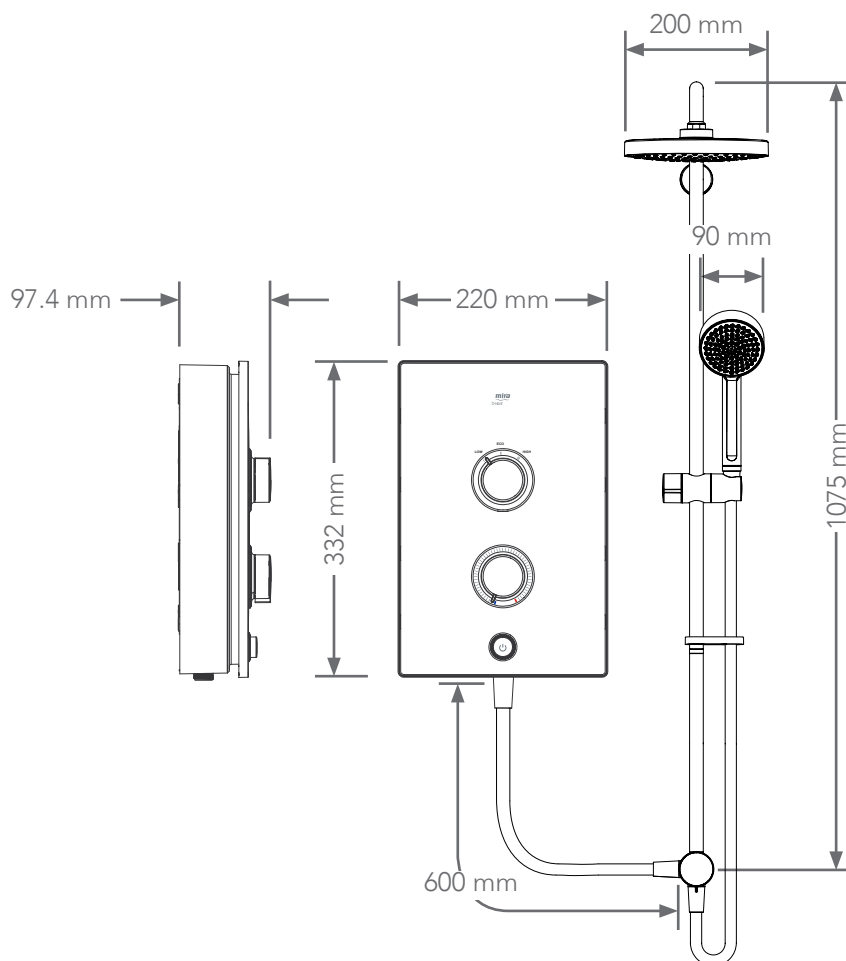

Terminal Block connections: Maximum 10mm²

Water entry points: Left (rising, falling & rear)

Cable entry points: Left (rising, falling & rear)

Inlet connections: 15 mm plastic stub, compression or push-fit fittings

Outlet connections: 1/2" BSP Male

Supply Conditions (hot and cold)

Minimum maintained pressure: 1.0 bar (10 metre head)

Maximum maintained pressure: 5.0 bar (50 metre head)

Maximum static pressure: 10.0 bar (100 metre head)

Performance

Temperature stability: \pm 6°C

Safety Features

Phased shutdown: No

Factory set to safe max temp: No

Mira Sensi-flo™: No

Accessories

Wide range of accessories available at www.mirashowers.co.uk

Approvals

BEAB approved

Kiwa certified

WRAS approved (Water Regulations Advisory Scheme)

Intertek

Dimensions

To download other resources, and for more information and advice on our products just visit: www.mirashowers.co.uk