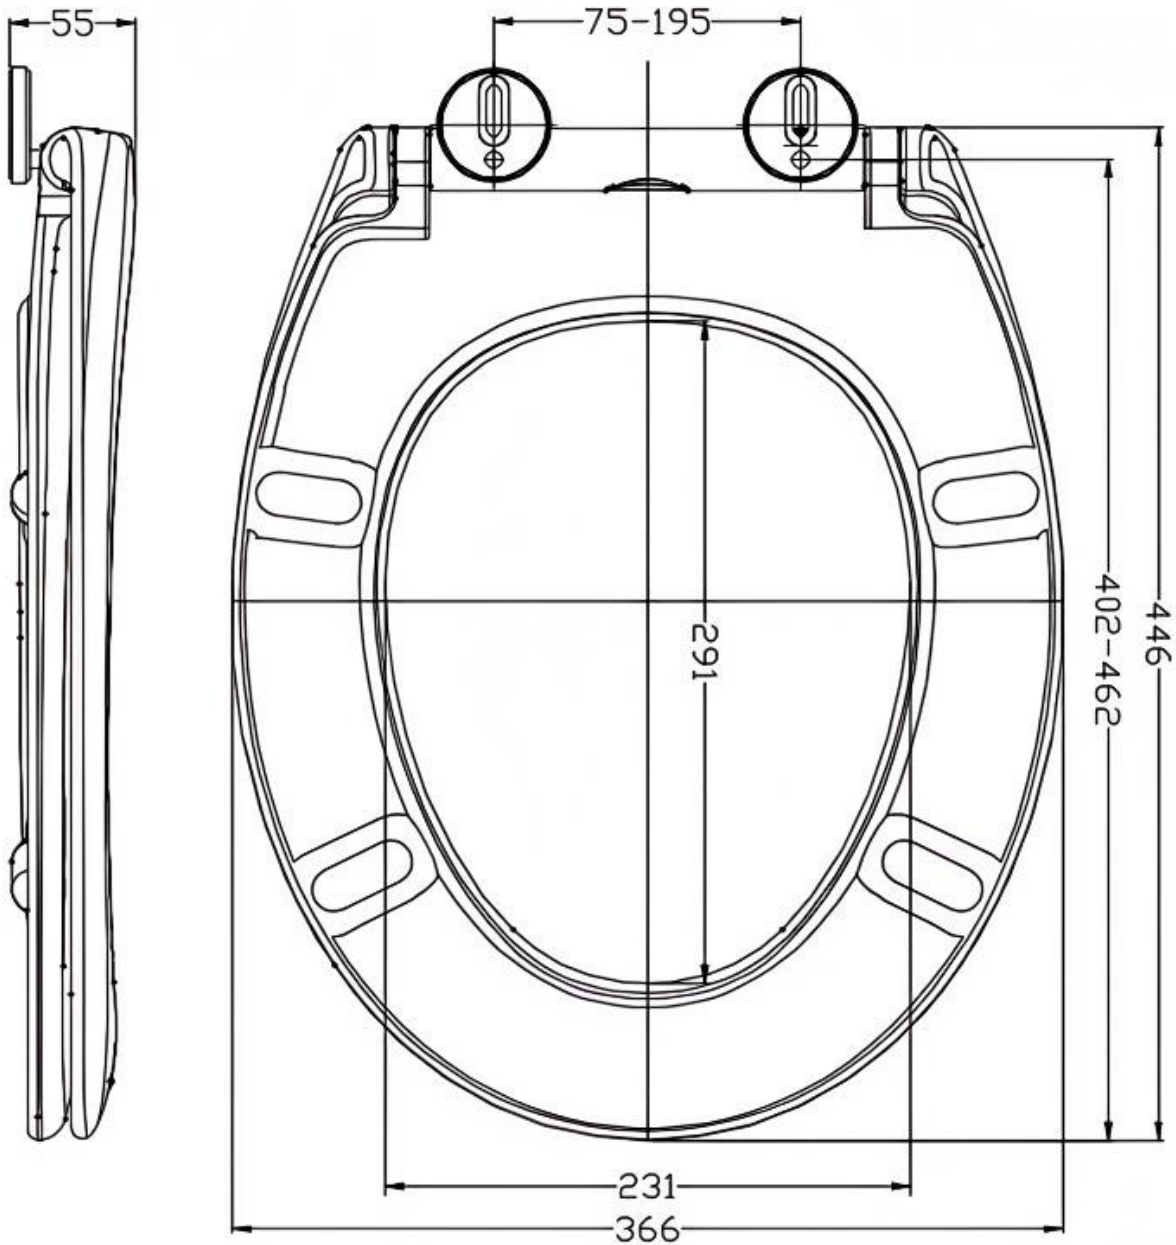

TECHNICAL DATA SHEET

Guarantee: 2 Years

EU GPSR Single Point of Contact: Product.compliance@highbournegroup.co.uk