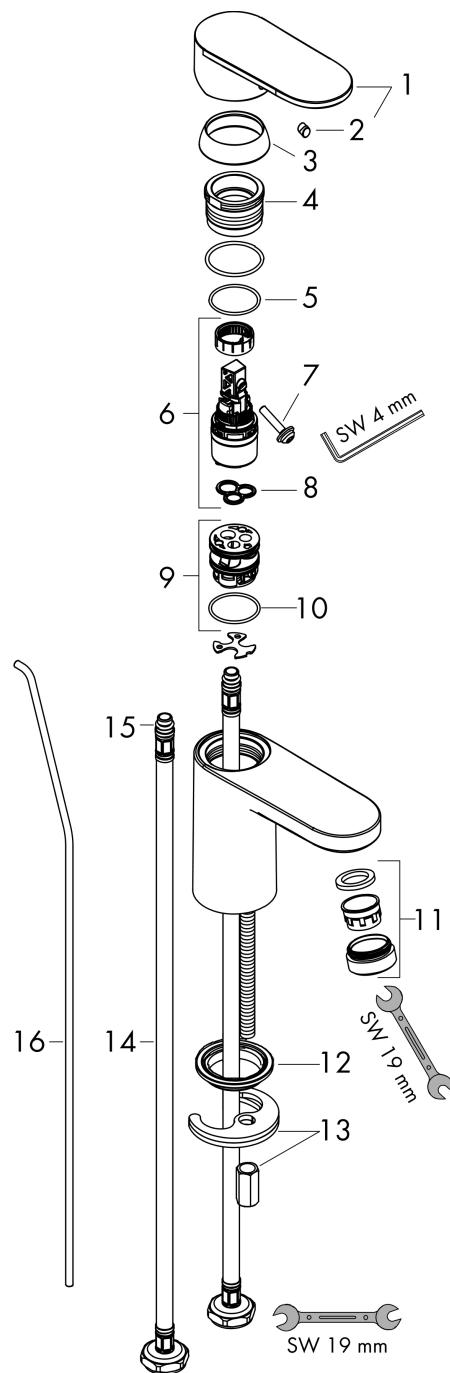

Vernis Blend

Single lever basin mixer 100 with pop-up waste set

Finish: **Chrome** Article Number: **71551000**

Description

product features

- consists of: single lever basin mixer, waste set
- ComfortZone 100
- projection: 108 mm
- spout height: 88 mm
- handle variant: lever handle
- spray type: normal spray
- swiveling spray former
- maximum flow rate at 3 bar: 5 l/min
- ceramic cartridge
- temperature limitation adjustable
- suitable for continuous flow water heaters
- pop-up waste set G 1¼
- material waste set: synthetic
- connection type: G ¾ connections
- connection dimension: DN15
- EU taxonomy: max. 6 l/min - Substantial Contribution (SC) possible

Technology

Certificates / Sustainability

Product image

Scale drawing

Vernis Blend
Single lever basin mixer 100 with pop-up waste set
 Finish: **Chrome** Article Number: **71551000**

Flowchart

Vernis Blend
Single lever basin mixer 100 with pop-up waste set
 Finish: **Chrome** Article Number: **71551000**

Exploded Drawing

Year of production: >01/21

Vernis Blend

Single lever basin mixer 100 with pop-up waste set

Finish: **Chrome** Article Number: **71551000**

Spare part list

Year of production: >01/21

Pos.	Description	Article Number	PC	PU
1	handle	93678000	8	1
2	screw cover	96338000	1	1
3	flange	93680000	3	1
4	nut	93681000	6	1
5	O-ring 24x1,5	98434000	1	1
6	cartridge, assy	97685000	11	1
7	locking screw for handle	95140000	2	1
8	seal	98865000	8	1
9	adapter for cartridge	98866000	8	1
10	O-ring 23x2	98398000	1	1
11	aerator swivelling M24x1 (5 l/min)	93834000	6	1
12	seal Ø 42	98722000	2	1
13	fixing set	96016000	8	1
14	connection hose 600 mm M8x0,75 G3/8	96556000	7	1
15	O-ring 7x1,5	98422000	1	1
16	pull rod	93683000	4	1
a	pop up waste	92168000	9	1
b	lever arm 340mm (ball-Ø12mm)	96324000	7	1