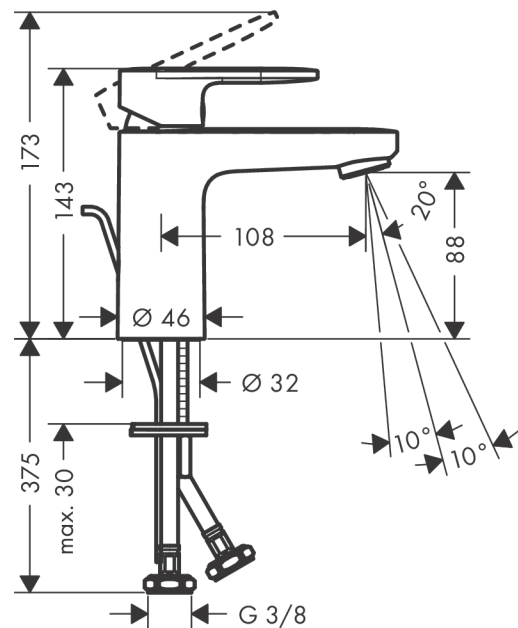

Vernis Blend

Single lever basin mixer 100 with pop-up waste set

Finish: **Chrome** Article Number: **71551000**

Description

product features

- consists of: single lever basin mixer, waste set
- ComfortZone 100
- projection: 108 mm
- spout height: 88 mm
- handle variant: lever handle
- spray type: normal spray
- swiveling spray former
- maximum flow rate at 3 bar: 5 l/min
- ceramic cartridge
- temperature limitation adjustable
- suitable for continuous flow water heaters
- pop-up waste set G 1¼
- material waste set: synthetic
- connection type: G ¾ connections
- connection dimension: DN15
- EU taxonomy: max. 6 l/min - Substantial Contribution (SC) possible

Technology

Certificates / Sustainability

Product image

Scale drawing

Vernis Blend
Single lever basin mixer 100 with pop-up waste set
 Finish: **Chrome** Article Number: **71551000**

Flowchart

Vernis Blend
Single lever basin mixer 100 with pop-up waste set
 Finish: **Chrome** Article Number: **71551000**

Exploded Drawing

Year of production: >01/21

Vernis Blend

Single lever basin mixer 100 with pop-up waste set

Finish: **Chrome** Article Number: **71551000**

Spare part list

Year of production: >01/21

Pos.	Description	Article Number	PC	PU
1	handle	93678000	8	1
2	screw cover	96338000	1	1
3	flange	93680000	3	1
4	nut	93681000	6	1
5	O-ring 24x1,5	98434000	1	1
6	cartridge, assy	97685000	11	1
7	locking screw for handle	95140000	2	1
8	seal	98865000	8	1
9	adapter for cartridge	98866000	8	1
10	O-ring 23x2	98398000	1	1
11	aerator swivelling M24x1 (5 l/min)	93834000	6	1
12	seal Ø 42	98722000	2	1
13	fixing set	96016000	8	1
14	connection hose 600 mm M8x0,75 G3/8	96556000	7	1
15	O-ring 7x1,5	98422000	1	1
16	pull rod	93683000	4	1
a	pop up waste	92168000	9	1
b	lever arm 340mm (ball-Ø12mm)	96324000	7	1