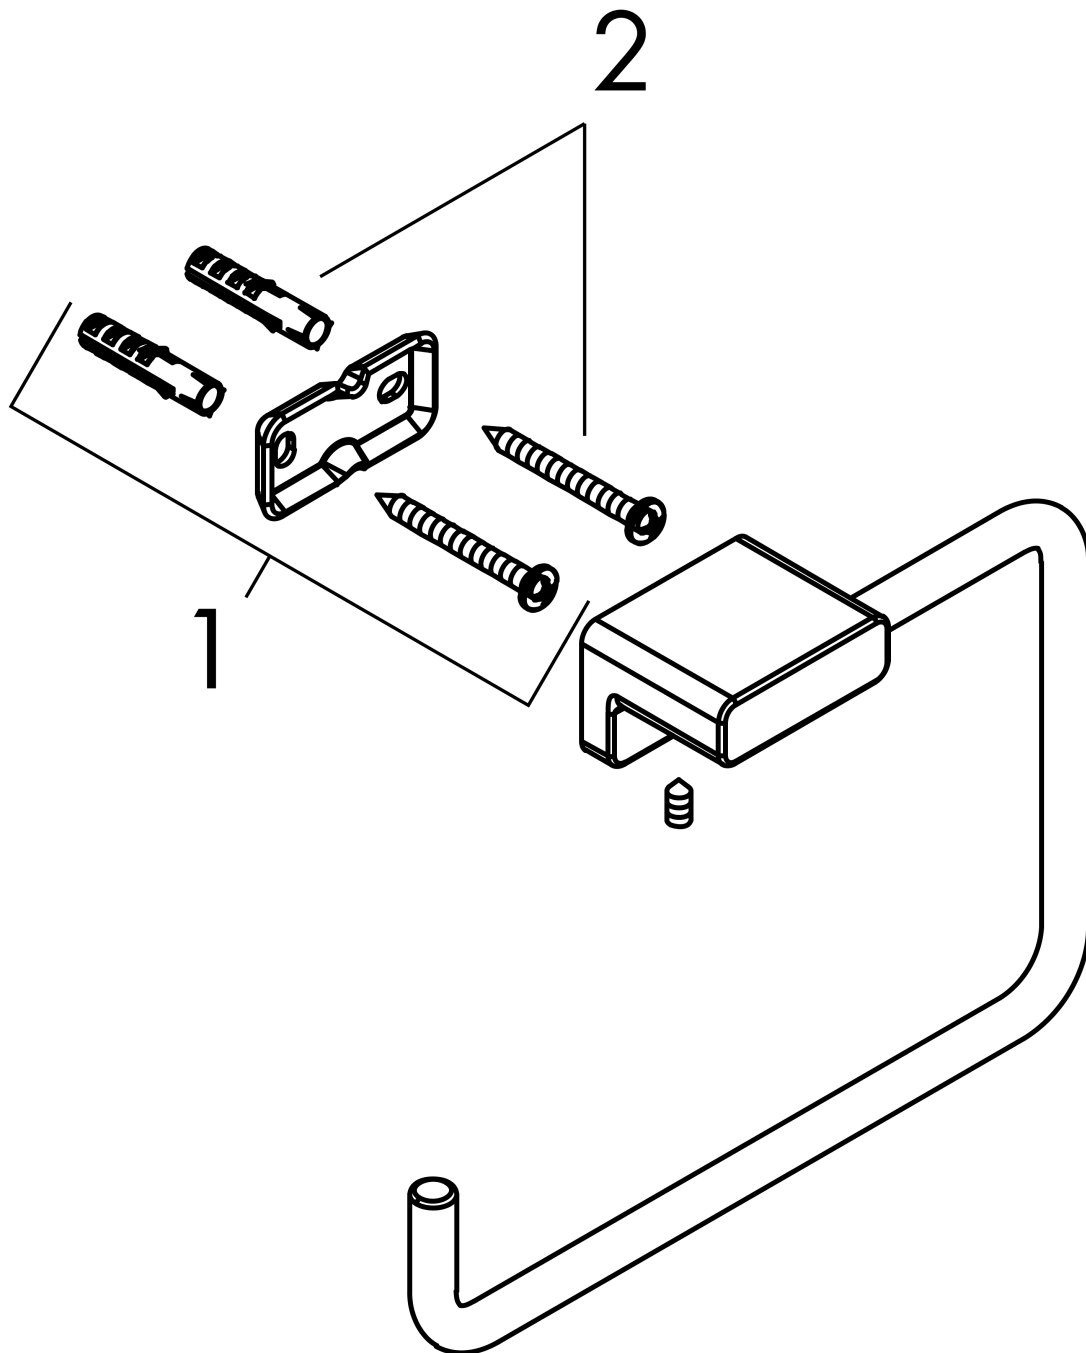

**AddStoris**  
**Towel ring**  
 Finish: **Chrome** Article Number: **41754000**

**Description**

**product features**

- wall-mounted
- material: metal
- swivelling
- with mounting material
- concealed fastening
- drilling distance: 26 mm
- diameter drill hole: 6 mm

**Design awards**

reddot winner 2021

**Product image**

**Scale drawing**

AddStoris  
Towel ring  
Finish: **Chrome** Article Number: **41754000**

Exploded Drawing

Year of production: >04/21

**AddStoris**  
**Towel ring**  
 Finish: **Chrome** Article Number: **41754000**

**Spare part list**

Year of production: >04/21

Pos.	Description	Article Number	PC	PU
1	support element	94165000	3	1
2	mounting set	40915000	4	1