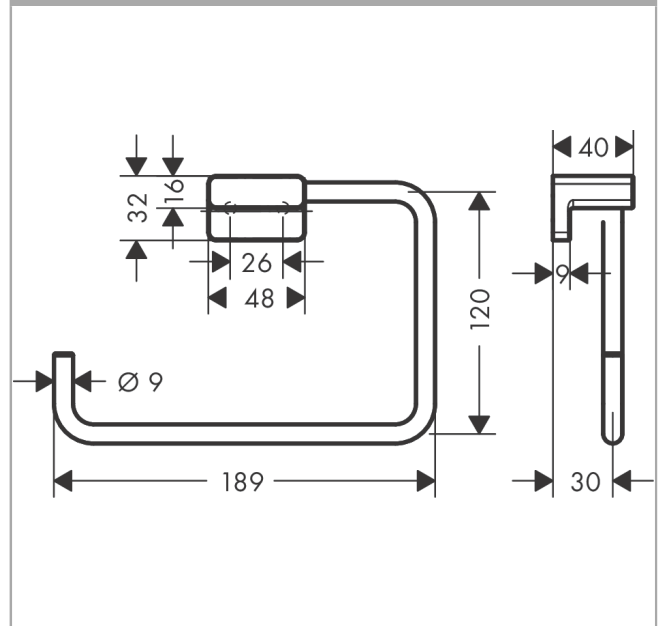

**AddStoris**  
**Towel ring**  
 Finish: **Chrome** Article Number: **41754000**

**Description**

**product features**

- wall-mounted
- material: metal
- swivelling
- with mounting material
- concealed fastening
- drilling distance: 26 mm
- diameter drill hole: 6 mm

**Design awards**

reddot winner 2021

**Product image**

**Scale drawing**

AddStoris  
Towel ring  
Finish: **Chrome** Article Number: **41754000**

Exploded Drawing

Year of production: >04/21

**AddStoris**  
**Towel ring**  
 Finish: **Chrome** Article Number: **41754000**

**Spare part list**

Year of production: >04/21

Pos.	Description	Article Number	PC	PU
1	support element	94165000	3	1
2	mounting set	40915000	4	1