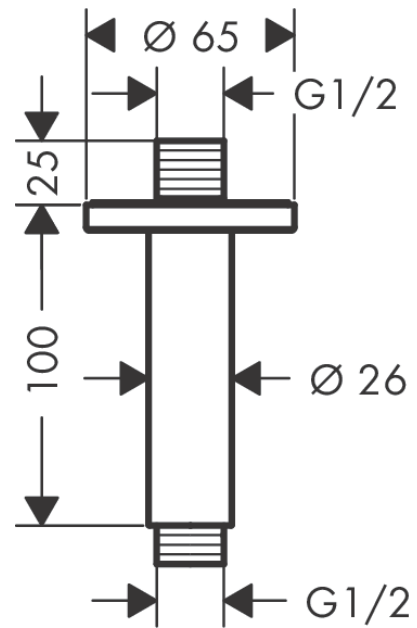

**Vernis Blend**  
**Ceiling connector 10 cm**

Finish: **Matt Black** Article Number: **27804670**

T

**Description**

**product features**

- length: 100 mm
- shaft Ø: 26 mm
- installation type: exposed installation
- material: brass
- connection type: G ½

**Product image**

**Scale drawing**

Vernis Blend  
 Ceiling connector 10 cm  
 Finish: **Matt Black** Article Number: **27804670**

T

Exploded Drawing

Year of production: >04/21