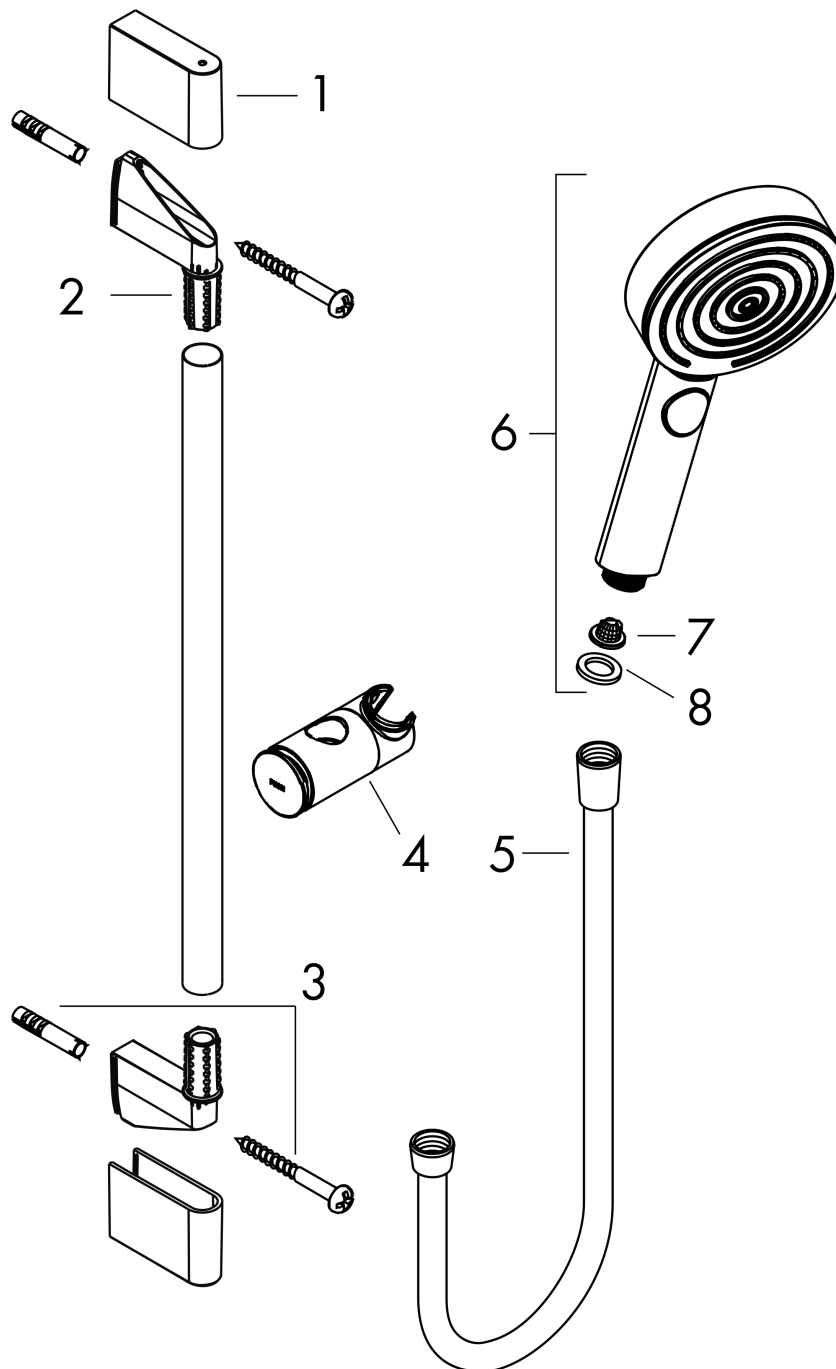

Pulsify Select S
Shower set 105 3jet Relaxation with shower bar 65 cm
 Finish: **Matt Black** Article Number: **24160670**

Description

product features

- consists of: hand shower, slider, shower bar, shower hose
- shower head size: 105 mm
- spray type: PowderRain, IntenseRain, Massage spray
- convenient spray selection via Select button
- maximum flow rate at 3 bar: 11,4 l/min
- minimum flow pressure: 1 bar
- operating pressure: min. 1 bar/max. 6 bar
- height-adjustable slider with locking push-button slider
- hand shower holder made of plastic/metal
- slider rotatable on the pipe for left or right operation
- wall mounting: screw fastening
- wall supports made of plastic
- profile pipe: round
- pipe length: 669 mm
- shower bar diameter: 22 mm
- drilling distance 625 mm
- shower hose with conical nut on both ends
- pivot connector prevents hose from tangling

Flowchart

The consumption was measured in combination with the appropriate fittings (thermostat/mixer/in-wall valve) to reflect actual application in practice.

Pulsify Select S
Shower set 105 3jet Relaxation with shower bar 65 cm
 Finish: **Matt Black** Article Number: **24160670**

Exploded Drawing

Year of production: >06/21

Pulsify Select S
Shower set 105 3jet Relaxation with shower bar 65 cm
 Finish: **Matt Black** Article Number: **24160670**

Spare part list

Year of production: >06/21

Pos.	Description	Article Number	PC	PU
1	cover	95217670	54	1
2	wall support	95218000	3	1
3	mounting set	96179000	4	1
4	support, assy	93517670	61	1
5	shower hose Isiflex'B 1,60 m	28276670	99	1
6	handshower	24110670	99	1
7	filter	92672000	2	1
8	seal	98058000	1	1
a	tile-matching-disk 7 mm	97450000	99	1