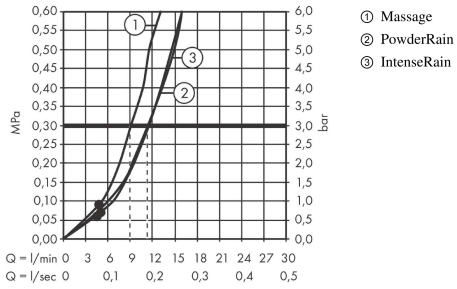

Pulsify Select S
Shower set 105 3jet Relaxation with shower bar 65 cm
 Finish: **Matt Black** Article Number: **24160670**

Description

product features

- consists of: hand shower, slider, shower bar, shower hose
- shower head size: 105 mm
- spray type: PowderRain, IntenseRain, Massage spray
- convenient spray selection via Select button
- maximum flow rate at 3 bar: 11,4 l/min
- minimum flow pressure: 1 bar
- operating pressure: min. 1 bar/max. 6 bar
- height-adjustable slider with locking push-button slider
- hand shower holder made of plastic/metal
- slider rotatable on the pipe for left or right operation
- wall mounting: screw fastening
- wall supports made of plastic
- profile pipe: round
- pipe length: 669 mm
- shower bar diameter: 22 mm
- drilling distance 625 mm
- shower hose with conical nut on both ends
- pivot connector prevents hose from tangling

Technology

Design awards

reddot winner 2021

Product image

Scale drawing

Pulsify Select S

Shower set 105 3jet Relaxation with shower bar 65 cm

Finish: **Matt Black** Article Number: **24160670**

Flowchart

The consumption was measured in combination with the appropriate fittings (thermostat/mixer/in-wall valve) to reflect actual application in practice.

Pulsify Select S
Shower set 105 3jet Relaxation with shower bar 65 cm
 Finish: **Matt Black** Article Number: **24160670**