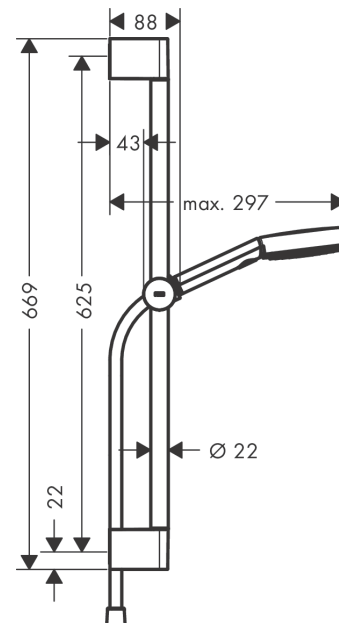

Pulsify Select S
Shower set 105 3jet Relaxation with shower bar 65 cm
 Finish: **Matt Black** Article Number: **24160670**

Description

product features

- consists of: hand shower, slider, shower bar, shower hose
- shower head size: 105 mm
- spray type: PowderRain, IntenseRain, Massage spray
- convenient spray selection via Select button
- maximum flow rate at 3 bar: 11,4 l/min
- minimum flow pressure: 1 bar
- operating pressure: min. 1 bar/max. 6 bar
- height-adjustable slider with locking push-button slider
- hand shower holder made of plastic/metal
- slider rotatable on the pipe for left or right operation
- wall mounting: screw fastening
- wall supports made of plastic
- profile pipe: round
- pipe length: 669 mm
- shower bar diameter: 22 mm
- drilling distance 625 mm
- shower hose with conical nut on both ends
- pivot connector prevents hose from tangling

Technology

Design awards

reddot winner 2021

Product image

Scale drawing

Pulsify Select S

Shower set 105 3jet Relaxation with shower bar 65 cm

Finish: **Matt Black** Article Number: **24160670**

Flowchart

The consumption was measured in combination with the appropriate fittings (thermostat/mixer/in-wall valve) to reflect actual application in practice.

Pulsify Select S
Shower set 105 3jet Relaxation with shower bar 65 cm
 Finish: **Matt Black** Article Number: **24160670**

Pos.	Description	Article Number	PC	PU
1	cover	95217670	54	1
2	wall support	95218000	3	1
3	mounting set	96179000	4	1
4	support, assy	93517670	61	1
5	shower hose Isiflex'B 1,60 m	28276670	99	1
6	handshower	24110670	99	1
7	filter	92672000	2	1
8	seal	98058000	1	1
a	tile-matching-disk 7 mm	97450000	99	1