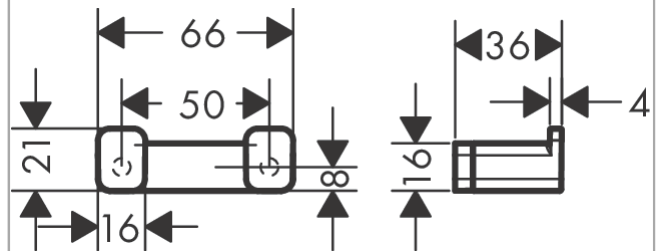

AddStoris
Towel hook double
 Finish: **Chrome** Article Number: **41755000**

Description

product features

- wall-mounted
- material: metal
- with mounting material
- concealed fastening
- drilling distance: 50 mm
- diameter drill hole: 6 mm

Design awards

reddot winner 2021

Product image

Scale drawing

AddStoris
Towel hook double
 Finish: **Chrome** Article Number: **41755000**

Exploded Drawing

Year of production: >04/21

AddStoris

Towel hook double

Finish: **Chrome** Article Number: **41755000**

Spare part list

Year of production: >04/21

Pos.	Description	Article Number	PC	PU
1	hollow set screw M5x6	94810000	2	1