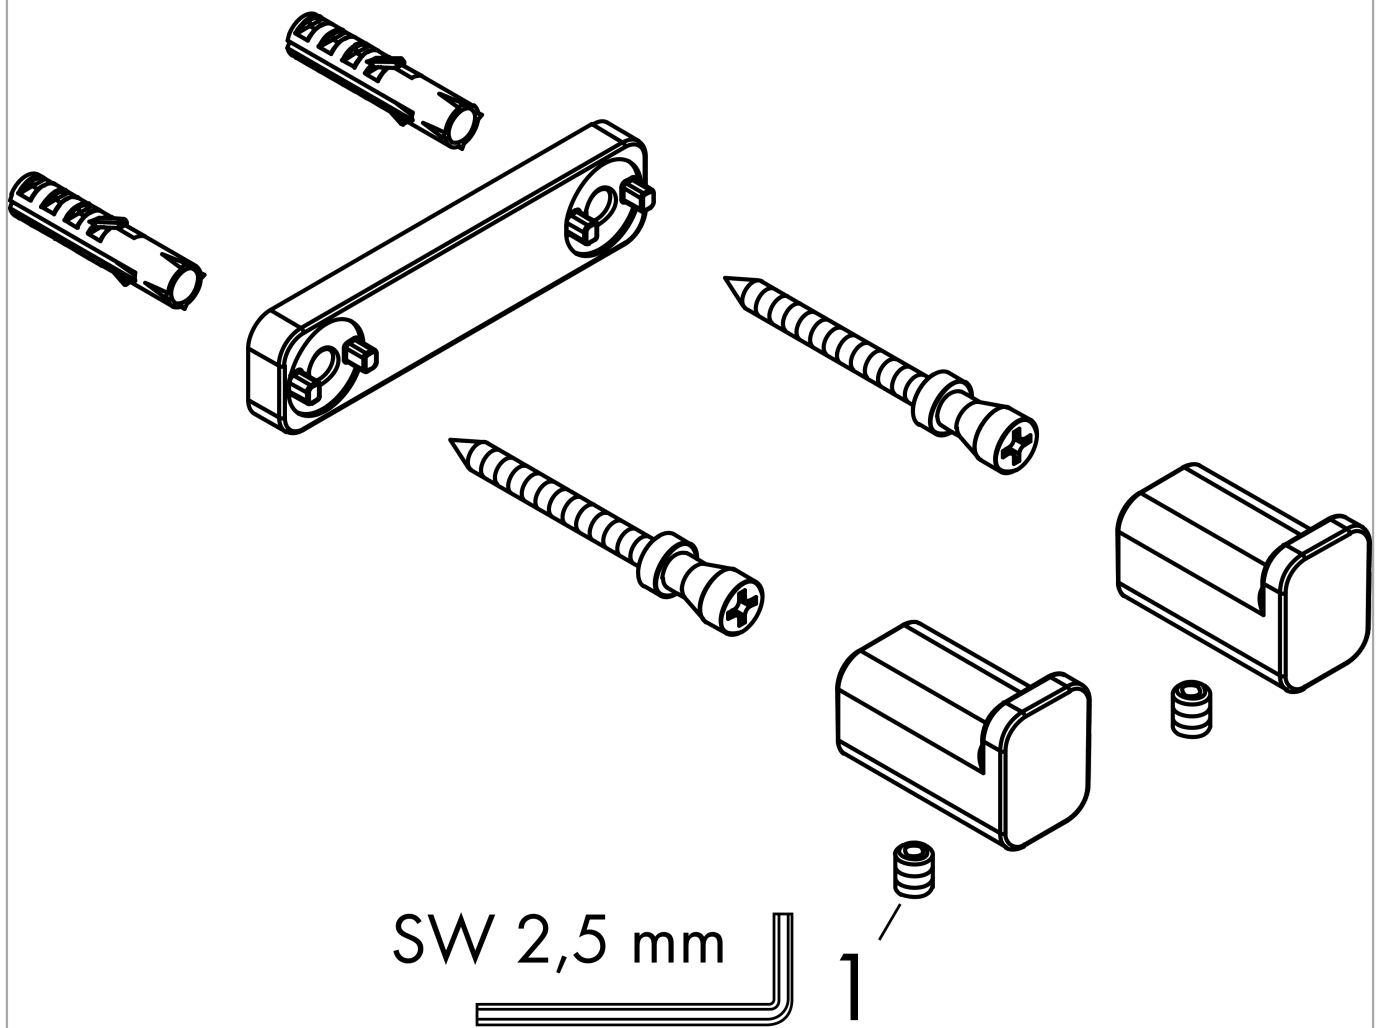

AddStoris
Towel hook double
 Finish: **Chrome** Article Number: **41755000**

Description

product features

- wall-mounted
- material: metal
- with mounting material
- concealed fastening
- drilling distance: 50 mm
- diameter drill hole: 6 mm

Design awards

reddot winner 2021

Product image

Scale drawing

AddStoris
Towel hook double
 Finish: **Chrome** Article Number: **41755000**

Exploded Drawing

Year of production: >04/21

AddStoris

Towel hook double

Finish: **Chrome** Article Number: **41755000**

Spare part list

Year of production: >04/21

Pos.	Description	Article Number	PC	PU
1	hollow set screw M5x6	94810000	2	1