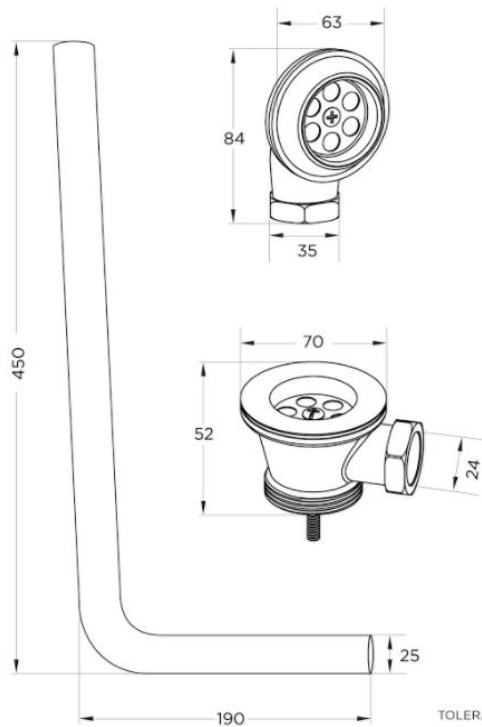

TECHNICAL DATA SHEET

Product Code: 524557

Product Description: iflo Herita Bath Waste Kit

Product Specification

Material:
Metal

Fittings:
G 1/2" connection on trap

Additional Information

Always inspect before installation

Do not clean with abrasive cleaning products

Exposed bath waste kit including telescopic pipe shrouds, P trap, plug and chain.

Chrome finish

Floor mounted

'The information contained within this specification sheet is believed to be correct and complete at the time of creation. All photographs / drawings are as a guide only and do not necessarily represent the products available. Travis Perkins PLC reserves the right to change product details and price without prior notice. E&OE.' [10/2017]