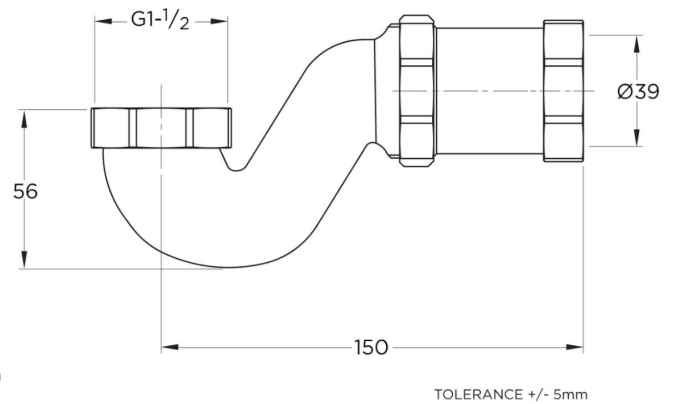

TECHNICAL DATA SHEET

Product Code: 524557

Product Description: iflo Herita Bath Waste Kit

Product Specification

Material:
Metal

Fittings:
G 1/2" connection on trap

Additional Information

Always inspect before installation

Do not clean with abrasive cleaning products

Exposed bath waste kit including telescopic pipe shrouds, P trap, plug and chain.

Chrome finish

Floor mounted

'The information contained within this specification sheet is believed to be correct and complete at the time of creation. All photographs / drawings are as a guide only and do not necessarily represent the products available. Travis Perkins PLC reserves the right to change product details and price without prior notice. E&OE.' [10/2017]