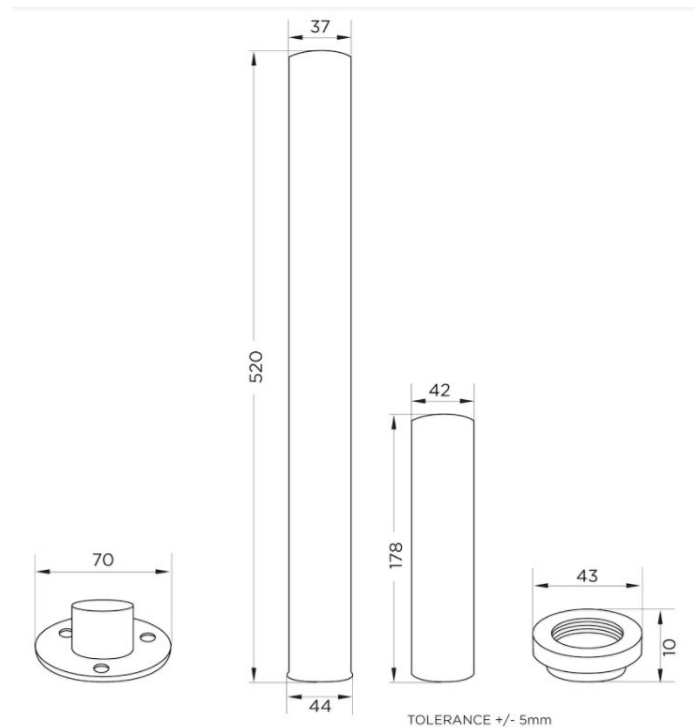

TECHNICAL DATA SHEET

Product Code: 524557

Product Description: iflo Herita Bath Waste Kit

Product Specification

Material:
Metal

Fittings:
G 1/2" connection on trap

Additional Information

Always inspect before installation

Do not clean with abrasive cleaning products

Exposed bath waste kit including telescopic pipe shrouds, P trap, plug and chain.

Chrome finish

Floor mounted

'The information contained within this specification sheet is believed to be correct and complete at the time of creation. All photographs / drawings are as a guide only and do not necessarily represent the products available. Travis Perkins PLC reserves the right to change product details and price without prior notice. E&OE.' [10/2017]