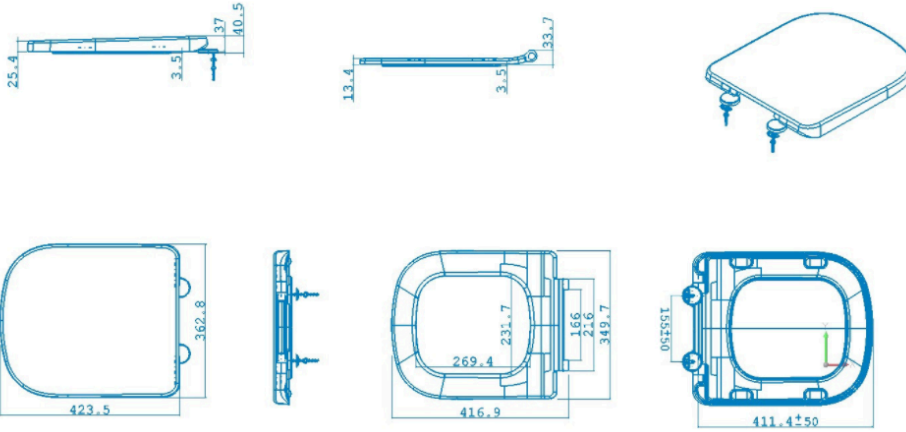

TECHNICAL DATA SHEET

Technical Drawings

Guarantee: 2 years

EU GPSR Single Point of Contact: Product.compliance@highbournegroup.co.uk