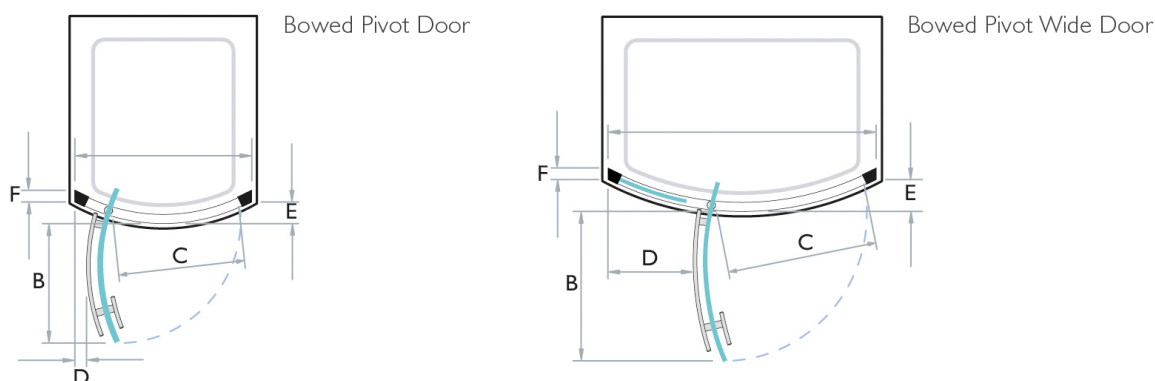

PRODUCT TYPE:
Bowed Pivot Doors

Kudos Original Bowed sliding doors provide generous showering area yet require only 700mm of wall space at each end, making them an ideal bath replacement.

FEATURES:

- Kudos Original Bowed Pivot Doors feature a nylon & stainless steel pivot mechanism with adjustment for precise closure
- British Made & Guaranteed for Life against material or manufacturing defects
- Left or Right Hand fitting
- 5mm Toughened safety glass with Life-shield protection
- Concealed wall fixings
- 1850mm High
- 20mm adjustment for out of true walls

Product Code	Type and Size
688918	KUDOS ORIGINAL BOWED PIVOT DOOR 800mm 3BPD80S
688936	KUDOS ORIGINAL BOWED PIVOT DOOR 900mm 3BPD90S
575229	KUDOS ORIGINAL WALL POST EXTENSION PROFILE FOR SHOWER DOOR SOSDS

original Bowed Pivot Doors and Enclosures

Size Options	Adjustment mm		Dimension mm				
	Recess Door Only	Corner Door + I side					
	A	A	B	C	D	E	F
800 Bowed Pivot Door	755-785	774-790	508	550	50-65	92	50
900 Bowed Pivot Door	855-885	874-890	598	650	50-65	103	50

Door/Enclosure Height - 1850mm – excluding tray

ALL BOWED PIVOTS CAN BE FITTED TO OPEN EITHER LEFT HAND OR RIGHT HAND

Technical Data Sheet
KUDOS Shower Products