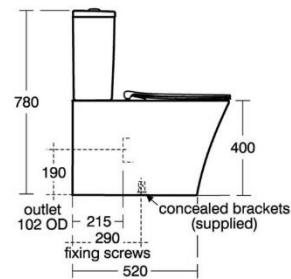

TECHNICAL DATA SHEET

Product Code: 509167

Product Description: Philosophy close coupled back to wall wc pan with horizontal outlet with Aquablade technology and isovalve access hole

Product Specification

Material: Vitreous China

Weight: 29.74Kg

Additional Information

- Domestic and commercial use
- Push button dual flush cistern
- Part of an extensive range
- Slow close seat option
- Water efficient
- Choice of seat style
- Aquablade flushing technology

WC screwed to floor and cistern screwed to wall. Joint to wall and WC pan sealed with waterproof sealant (not supplied).

'The information contained within this specification sheet is believed to be correct and complete at the time of creation. All photographs / drawings are as a guide only and do not necessarily represent the products available. Travis Perkins PLC reserves the right to change product details and price without prior notice. E&OE.' [04/2013]