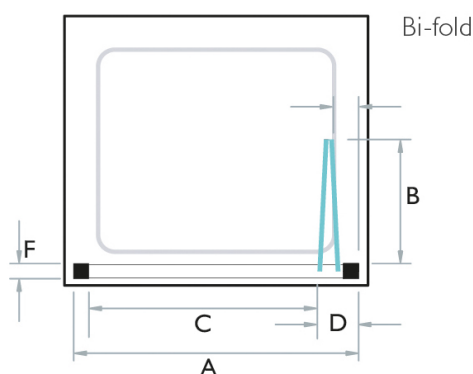

PRODUCT TYPE:
Bi-Fold Doors

FEATURES:

- Ideal where space is at a premium, these inward opening Bi-Fold Doors can be fitted in a recess or create a corner with the addition of a side panel
- British Made & Guaranteed for Life against material or manufacturing defects
- Left or Right Hand fitting
- Full length handle with concealed magnets for perfect closure
- Toughened safety glass with Life-shield protection
- Concealed wall fixings
- 1850mm High
- 20mm adjustment for out of true walls

original Bi-fold Doors and Enclosures

Product Code	Type and Size
570750	KUDOS ORIGINAL BI-FOLD DOOR 760mm 3BF76S
569074	KUDOS ORIGINAL BI-FOLD DOOR 800mm 3BF80S
569038	KUDOS ORIGINAL BI-FOLD DOOR 900mm 3BF90S
575229	KUDOS ORIGINAL WALL POST EXTENSION PROFILE FOR SHOWER DOOR SOSDS

Size Options	Adjustment mm		Dimension mm				
	Recess Door Only	Corner Door + 1 side					
	A	A	B	C	D	E	F
760 Bi-fold	705-745	732-752	300	545	107-127	56-76	45
800 Bi-fold	745-785	772-792	320	585	107-127	56-76	45
900 Bi-fold	845-885	872-892	370	685	107-127	56-76	45

Door Height - 1850mm – excluding tray

ALL BI-FOLDS CAN BE FITTED TO OPEN EITHER LEFT HAND OR RIGHT HAND

Technical Data Sheet
KUDOS Shower Products