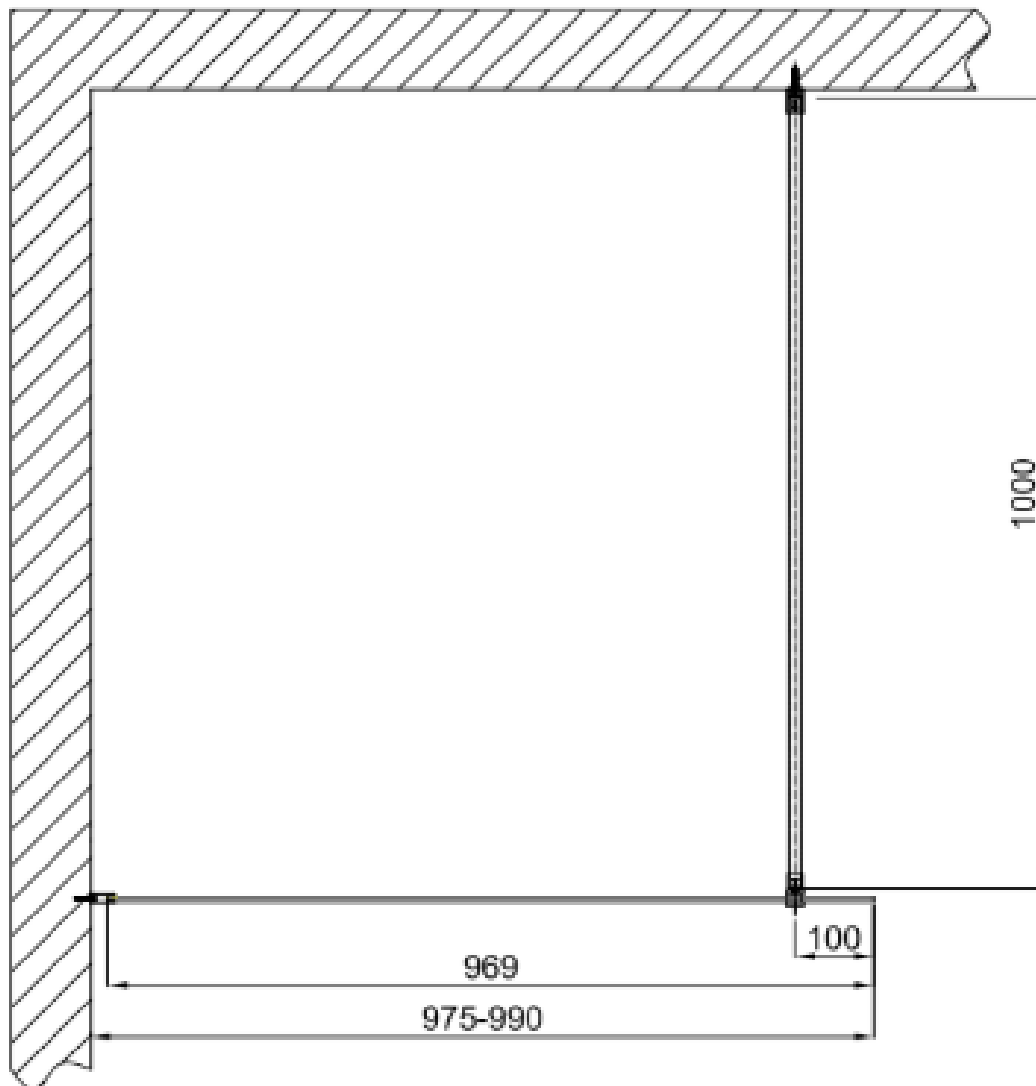

# TECHNICAL DATA SHEET

Product Code: 453785

Product Description: IFLO AIRA WET ROOM SHOWER PANEL 1000MM\*

## Product Specification

Material: 6mm toughened safety glass with anti-limescale glass protection

## Additional Information

Suitable for wet floor or tray installation

Supplied with support bar arm and wall profile

\*Panels are slightly shorter than quoted size to accommodate installation on a shower tray