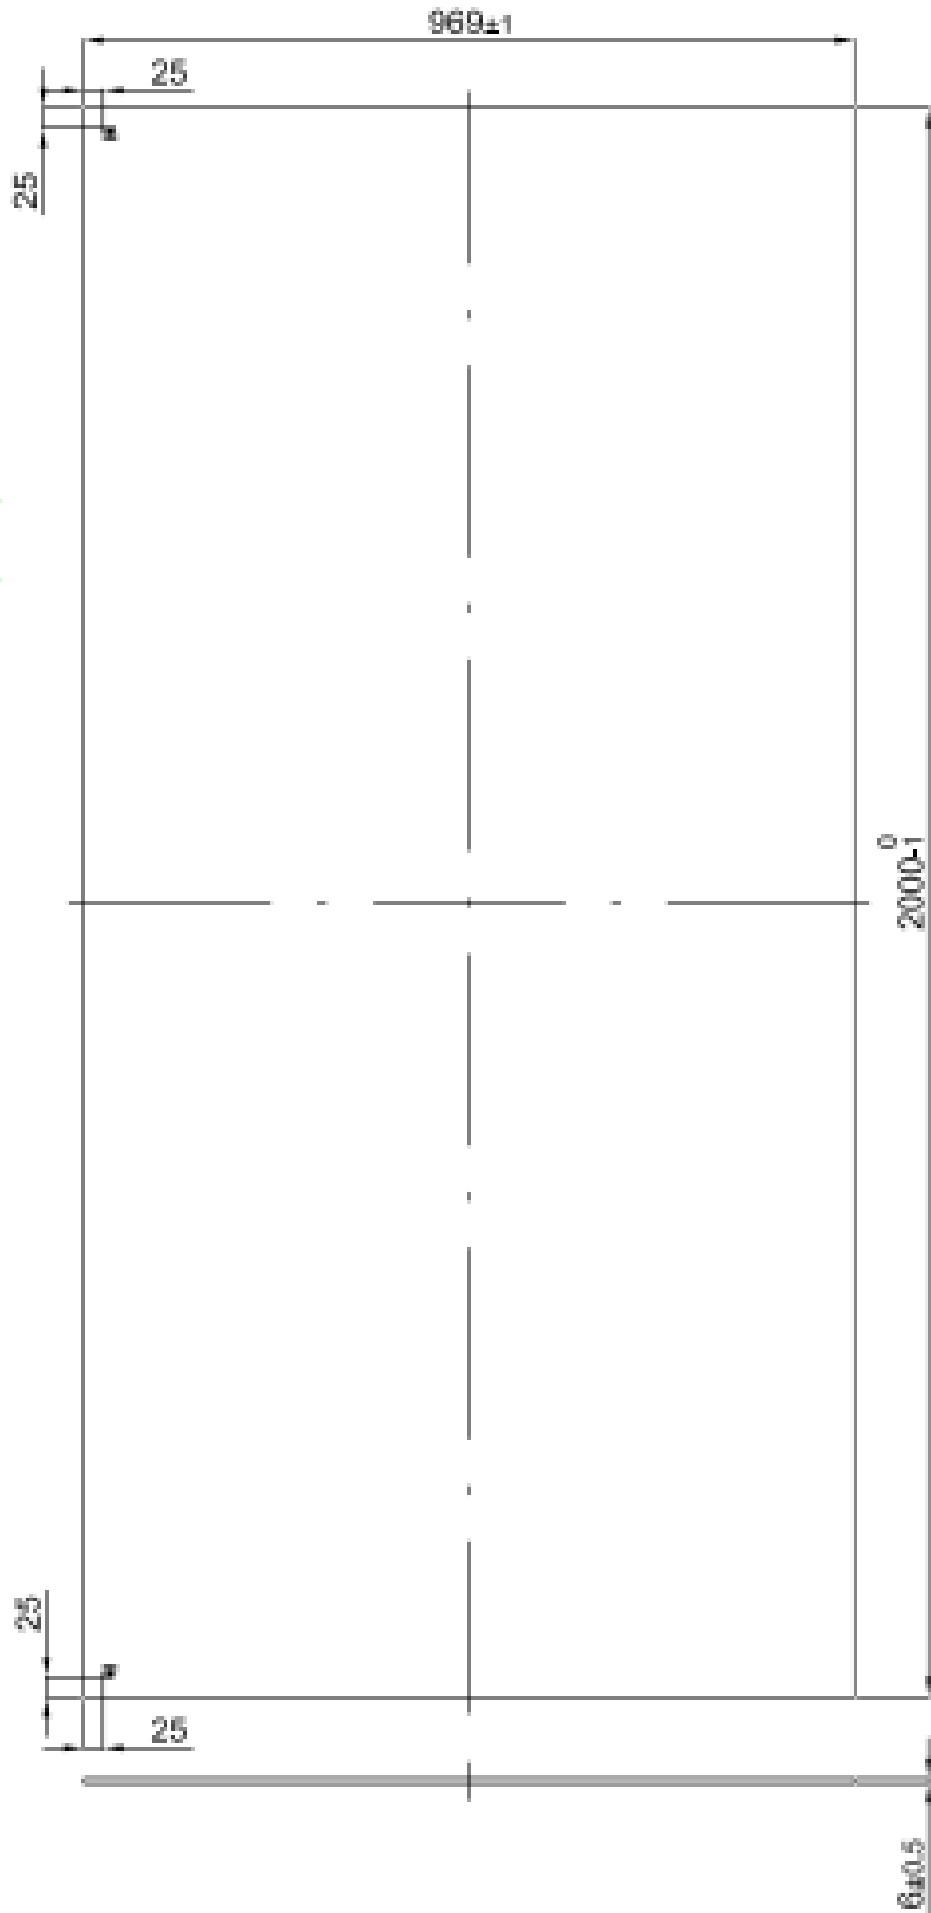

TECHNICAL DATA SHEET

The information contained within this document is for informational purposes only and does not necessarily represent the products available. Travis Perkins PLC reserves the right to change product details and price without prior notice. E&OE. [04/2013]

wings are as a