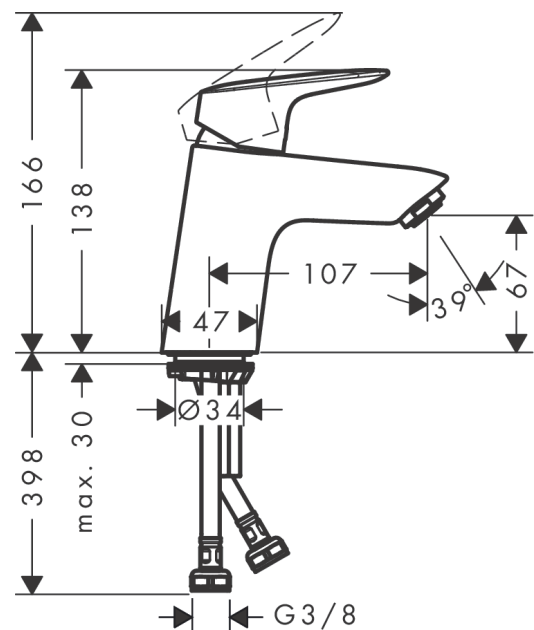

Logis

Single lever basin mixer 70 CoolStart without waste set

Finish: **Matt Black** Article Number: **71073670**

Description

product features

- ComfortZone 70
- projection: 107 mm
- spout height: 67 mm
- handle variant: lever handle
- spray type: normal spray
- maximum flow rate at 3 bar: 5 l/min
- ceramic cartridge
- temperature limitation adjustable
- suitable for continuous flow water heaters
- connection type: G 3/8 connections
- connection dimension: DN15
- cold water in basic handle position
- EU taxonomy: max. 6 l/min - Substantial Contribution (SC) possible

Technology

Product image

Scale drawing

Logis

Single lever basin mixer 70 CoolStart without waste set

Finish: **Matt Black** Article Number: **71073670**

Flowchart