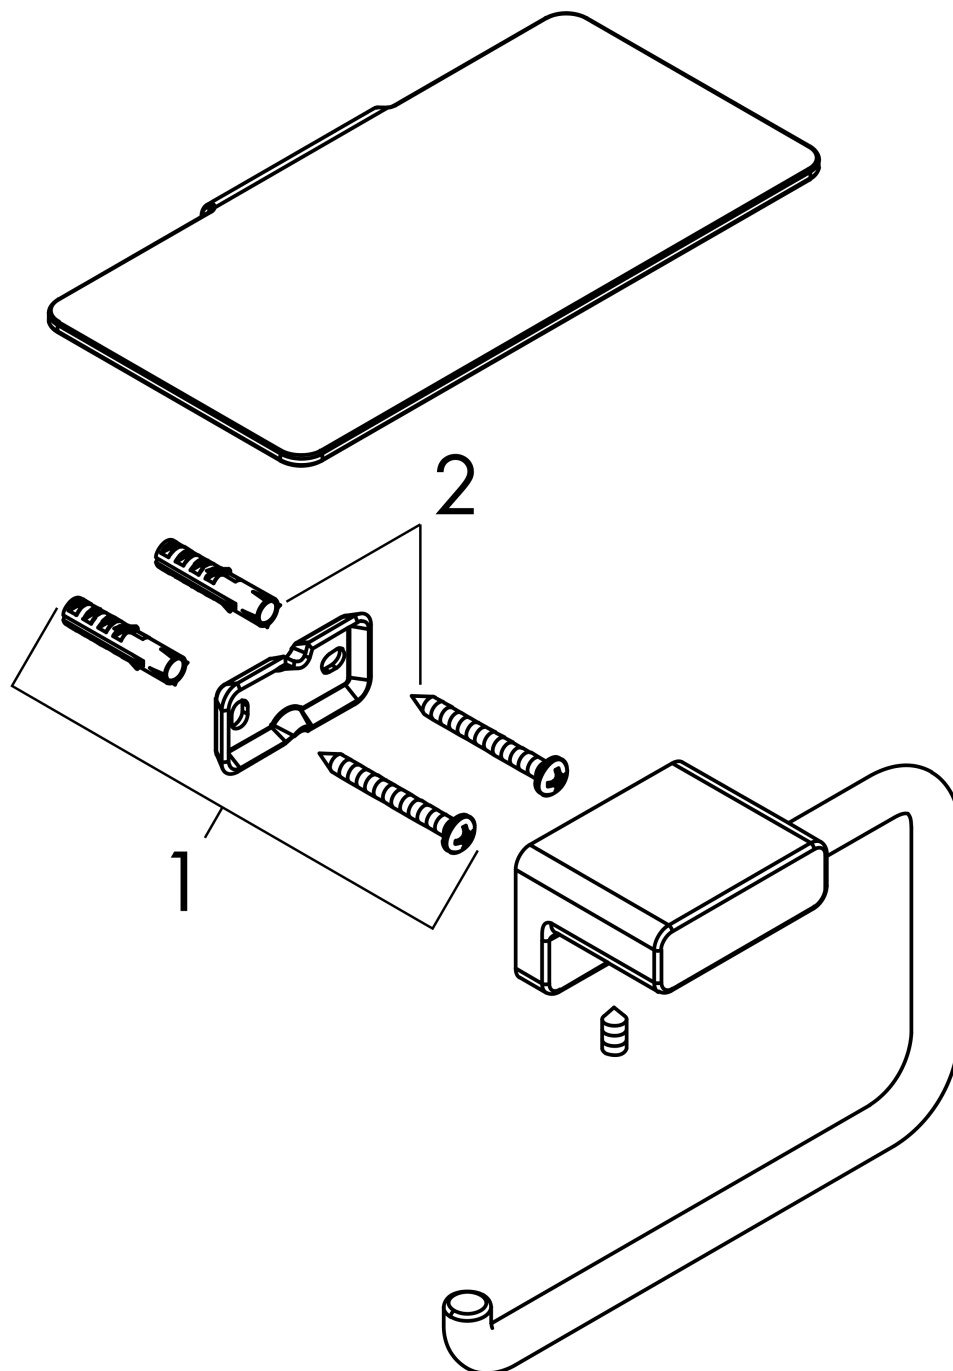

AddStoris

Toilet paper holder with shelf

Finish: **Chrome** Article Number: **41772000**

Description

product features

- wall-mounted
- material: metal
- with mounting material
- concealed fastening
- drilling distance: 26 mm
- diameter drill hole: 6 mm
- Size of shelf: 150 x 80 mm

Design awards

reddot winner 2021

Product image

Scale drawing

AddStoris
Toilet paper holder with shelf
 Finish: **Chrome** Article Number: **41772000**

Exploded Drawing

Year of production: >02/22

AddStoris

Toilet paper holder with shelf

Finish: **Chrome** Article Number: **41772000**

Spare part list

Year of production: >02/22

Pos.	Description	Article Number	PC	PU
1	support element	94165000	3	1
2	mounting set	40915000	4	1