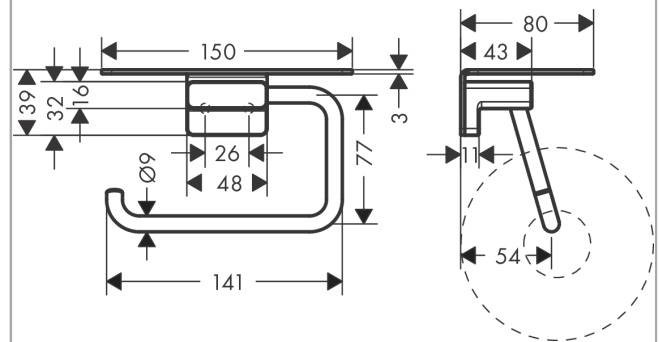

AddStoris

Toilet paper holder with shelf

Finish: **Chrome** Article Number: **41772000**

Description

product features

- wall-mounted
- material: metal
- with mounting material
- concealed fastening
- drilling distance: 26 mm
- diameter drill hole: 6 mm
- Size of shelf: 150 x 80 mm

Design awards

reddot winner 2021

Product image

Scale drawing

AddStoris
Toilet paper holder with shelf
 Finish: **Chrome** Article Number: **41772000**

Exploded Drawing

Year of production: >02/22

AddStoris

Toilet paper holder with shelf

Finish: **Chrome** Article Number: **41772000**

Spare part list

Year of production: >02/22

Pos.	Description	Article Number	PC	PU
1	support element	94165000	3	1
2	mounting set	40915000	4	1