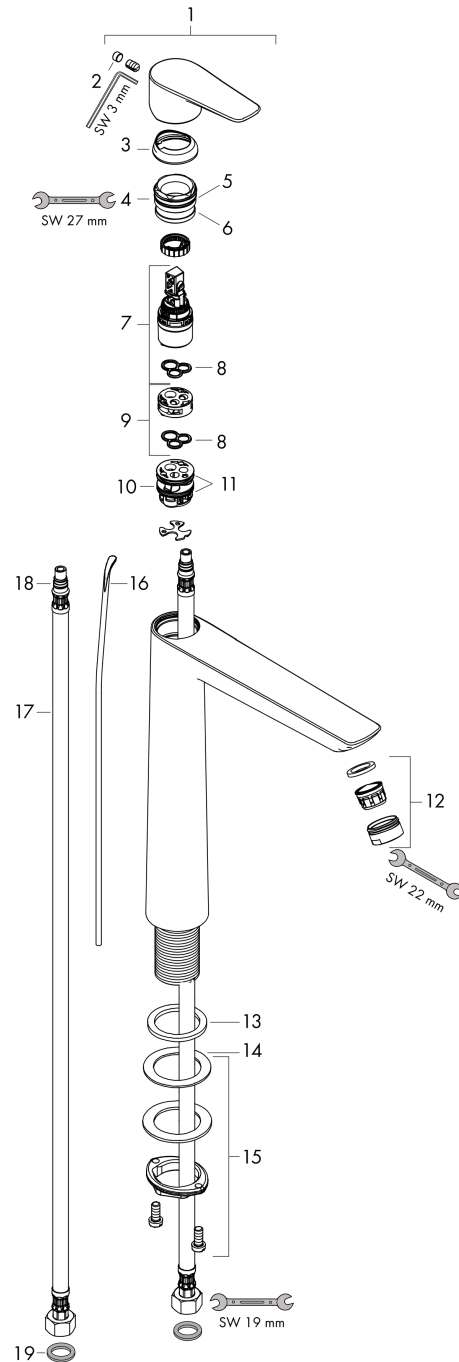

Talis E

Single lever basin mixer 240 for wash bowls with pop-up waste set

Finish: **Brushed Bronze** Article Number: **71716140**

Description

product features

- consists of: single lever basin mixer, waste set
- ComfortZone 240
- projection: 183 mm
- spout height: 234 mm
- handle variant: lever handle
- spray type: normal spray
- maximum flow rate at 3 bar: 5 l/min
- ceramic cartridge
- temperature limitation adjustable
- suitable for continuous flow water heaters
- pop-up waste set G 1¼
- material waste set: metal
- connection type: G ¾ connections
- connection dimension: DN15
- EU taxonomy: max. 6 l/min - Substantial Contribution (SC) possible

Technology

Design awards

Product image

Scale drawing

Talis E

Single lever basin mixer 240 for wash bowls with pop-up waste set

Finish: **Brushed Bronze** Article Number: **71716140**

Flowchart

Talis E
Single lever basin mixer 240 for wash bowls with pop-up waste set
 Finish: **Brushed Bronze** Article Number: **71716140**

Exploded Drawing

Year of production: >07/19

Talis E

Single lever basin mixer 240 for wash bowls with pop-up waste set

Finish: **Brushed Bronze** Article Number: **71716140**

Spare part list

Year of production: >07/19

Pos.	Description	Article Number	PC	PU
1	handle	92687140	60	1
2	screw cover	95704000	1	1
3	flange	92625140	58	1
4	nut	92689000	7	1
5	O-ring 25x1,5	98146000	1	1
6	O-ring 27x1,5	92527000	4	1
7	cartridge, assy	97685000	11	1
8	seal	98865000	8	1
9	adapter for cartridge	92628000	6	1
10	adapter for cartridge	98866000	8	1
11	O-ring 23x2	98398000	1	1
12	aerator M24x1 (5 l/min)	13185140	99	1
13	flat seal	98749000	2	1
14	lever collar	97548000	1	1
15	fixing set (Ø 32)	13961000	7	1
16	pull rod	96657140	54	1
17	connection hose 600 mm M8x0,75 G3/8	96556000	7	1
18	O-ring 7x1,5	98422000	1	1
19	sealing set	95581000	2	1
a	pop up waste	94139140	64	1
b	fixation extension 35 mm	13898000	12	1