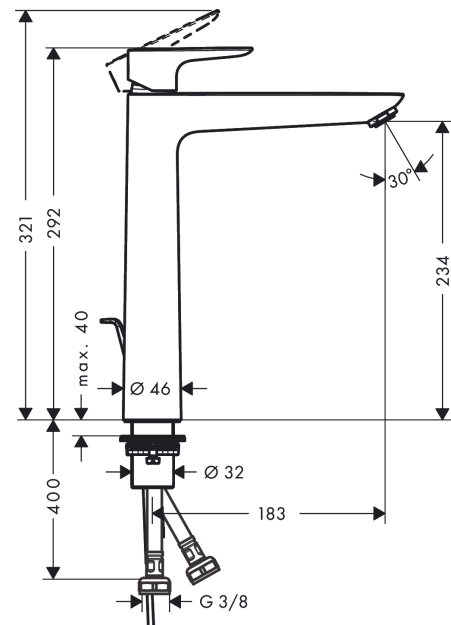

Talis E

Single lever basin mixer 240 for wash bowls with pop-up waste set

Finish: **Brushed Bronze** Article Number: **71716140**

Description

product features

- consists of: single lever basin mixer, waste set
- ComfortZone 240
- projection: 183 mm
- spout height: 234 mm
- handle variant: lever handle
- spray type: normal spray
- maximum flow rate at 3 bar: 5 l/min
- ceramic cartridge
- temperature limitation adjustable
- suitable for continuous flow water heaters
- pop-up waste set G 1¼
- material waste set: metal
- connection type: G ¾ connections
- connection dimension: DN15
- EU taxonomy: max. 6 l/min - Substantial Contribution (SC) possible

Technology

Design awards

Product image

Scale drawing

Talis E

Single lever basin mixer 240 for wash bowls with pop-up waste set

Finish: **Brushed Bronze** Article Number: **71716140**

Flowchart

Talis E
Single lever basin mixer 240 for wash bowls with pop-up waste set
 Finish: **Brushed Bronze** Article Number: **71716140**

Exploded Drawing

Year of production: >07/19

Talis E

Single lever basin mixer 240 for wash bowls with pop-up waste set

Finish: **Brushed Bronze** Article Number: **71716140**

Spare part list

Year of production: >07/19

Pos.	Description	Article Number	PC	PU
1	handle	92687140	60	1
2	screw cover	95704000	1	1
3	flange	92625140	58	1
4	nut	92689000	7	1
5	O-ring 25x1,5	98146000	1	1
6	O-ring 27x1,5	92527000	4	1
7	cartridge, assy	97685000	11	1
8	seal	98865000	8	1
9	adapter for cartridge	92628000	6	1
10	adapter for cartridge	98866000	8	1
11	O-ring 23x2	98398000	1	1
12	aerator M24x1 (5 l/min)	13185140	99	1
13	flat seal	98749000	2	1
14	lever collar	97548000	1	1
15	fixing set (Ø 32)	13961000	7	1
16	pull rod	96657140	54	1
17	connection hose 600 mm M8x0,75 G3/8	96556000	7	1
18	O-ring 7x1,5	98422000	1	1
19	sealing set	95581000	2	1
a	pop up waste	94139140	64	1
b	fixation extension 35 mm	13898000	12	1