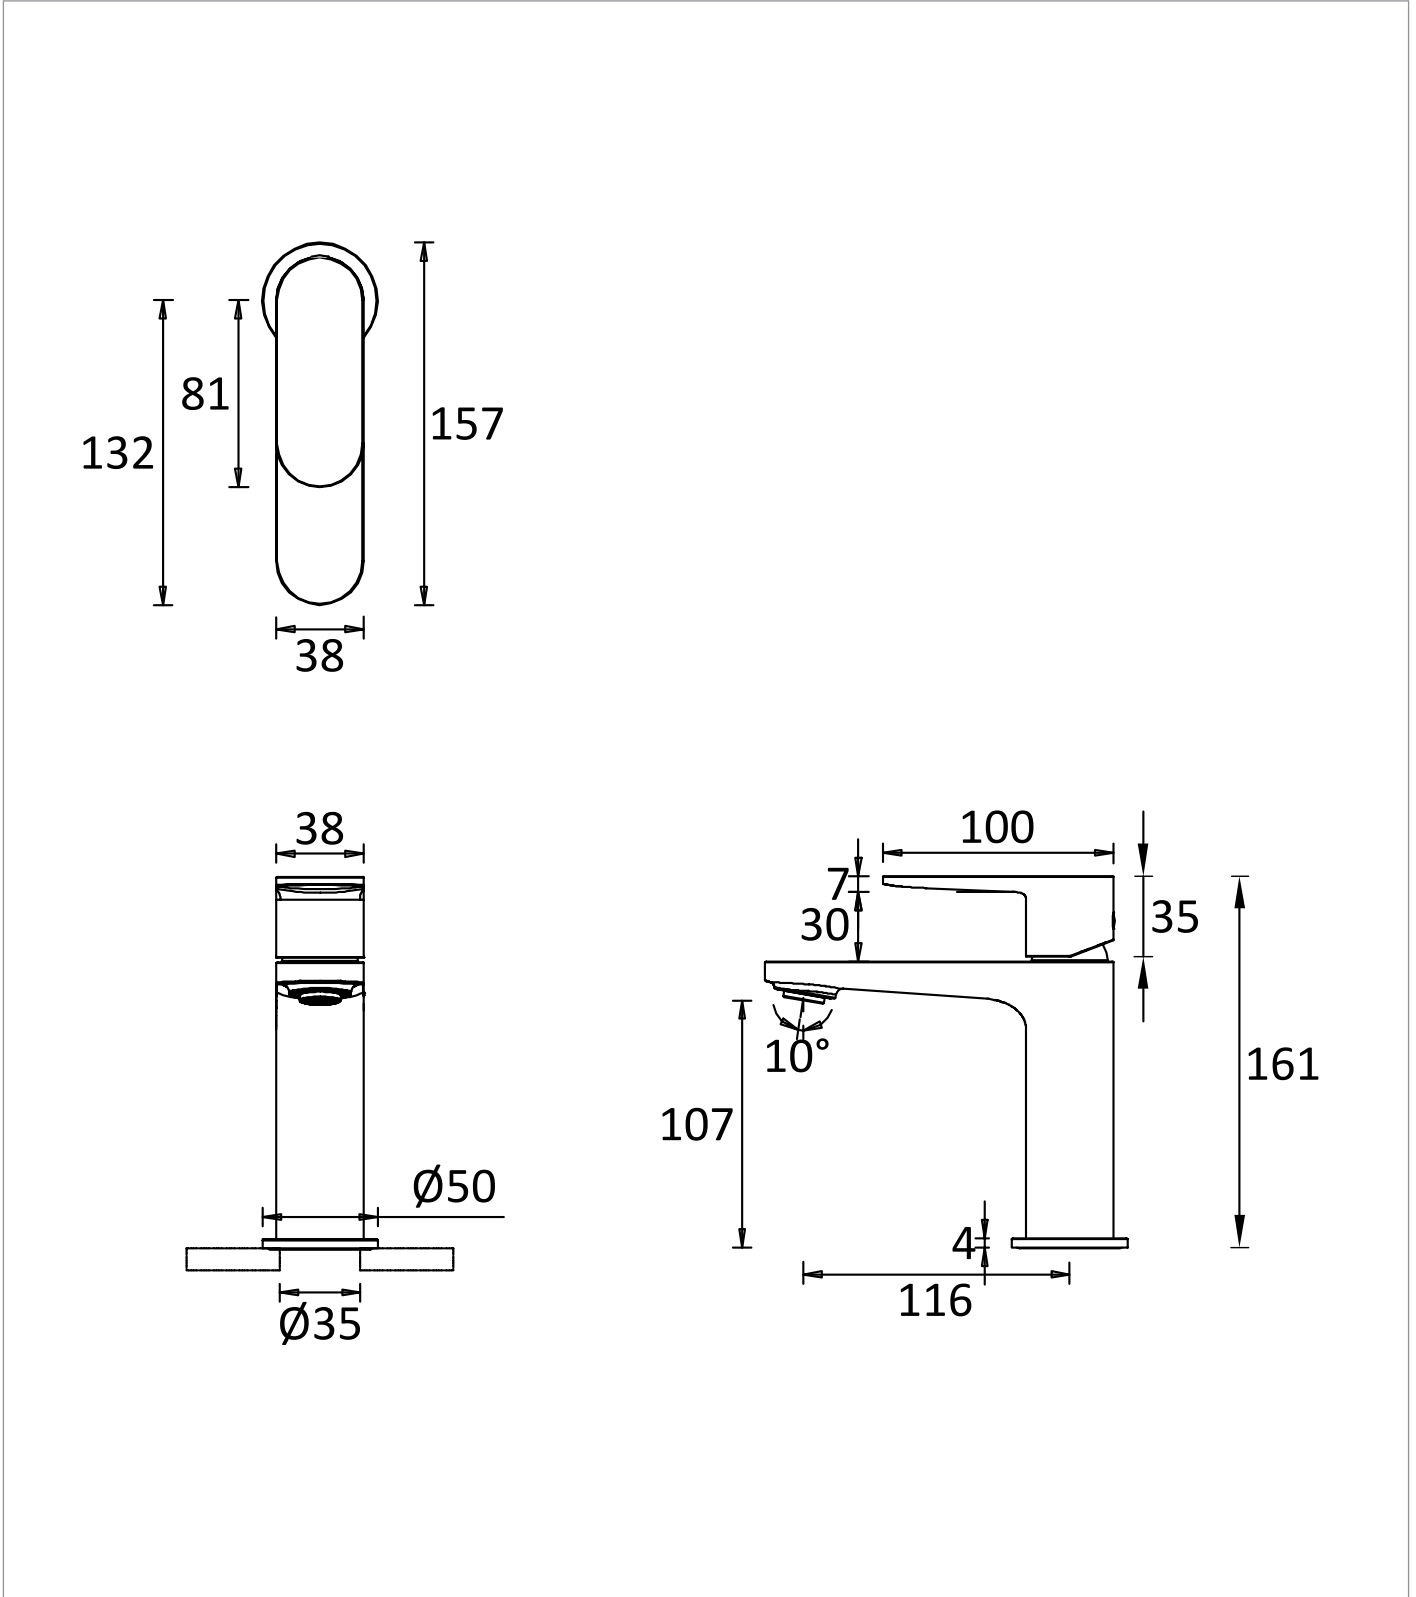

PRODUCT DATA SHEET

PRODUCT CODE

DR110DNC

RANGE

Drift

DESCRIPTION

Drift Basin Monobloc With Clicker
Waste Chrome

WEBSITE LINK [Click Here](#)

CATEGORY	Brassware
WARRANTY DETAILS	15 Years
COLOUR	Chrome
FINISH APPLICATION	Electroplated
PRIMARY MATERIAL	Brass
INSTALL TYPE	Deck Mounted
PRODUCT WIDTH MM	50
PRODUCT HEIGHT MM	161
PRODUCT DEPTH MM	157
PRODUCT NET WEIGHT KG	1.02
STANDARDS	BS EN 817:2008

MINIMUM PRESSURE (BAR)	0.2
MAX WORKING PRESSURE (BAR)	5
HEADWORK	28mm Single lever ceramic cartridge
SPOUT PROJECTION	116
SWIVEL SPOUT	No
INLET CONNECTIONS THREAD	G1/2"
FLOW REGULATOR	Slim Air Honeycomb M24x1
WASTE INCLUDED	Yes
ANTI-SCALD	No
ENERGY SAVING	No
SHOWER HOSE & HANDSET ARE INCLUDED	No

TECHNICAL DIMENSIONS

Dimensions in mm unless otherwise specified.

Tolerances (per material type) apply.

SPARES LIST

Only the parts labelled are available as spares.

NUMBER	PART CODE	DESCRIPTION
1	CW1257	Base Plate DR110/112 Brushed Brass
	CW1252	Base Plate DR110/112 Chrome
	CW1349	DR110/112 Base Plate Matt Black
2	CW1251	Basin Aerator Drift & Fuse
3	CW1250	Basin Mono Cartridge Drift & Fuse
4	CW1254	Basin Mono Flexible Tails Drift & Fuse
5	CW1256	Cartridge Cover DR110/112 Brushed Brass
	CW1348	DR110/112 Cartridge Cover Matt Black
	CW1249	Cartridge Cover DR110/112 Chrome
6	CW1253	Clamping Set Basin Mono Drift & Fuse
7	60144-BB	Drift & Fuse Basin Click Clack Waste Slotted Brushed Brass
	60144-CP	Drift & Fuse Basin Click Clack Waste Slotted Chrome
	60144-MB	Drift & Fuse Basin Click Clack Waste Slotted Matt Black
8	CW1255	Handle DR110/112 Brushed Brass
	CW1248	Handle DR110/112 Chrome
	CW1258	Handle DR110/112 Matt Black