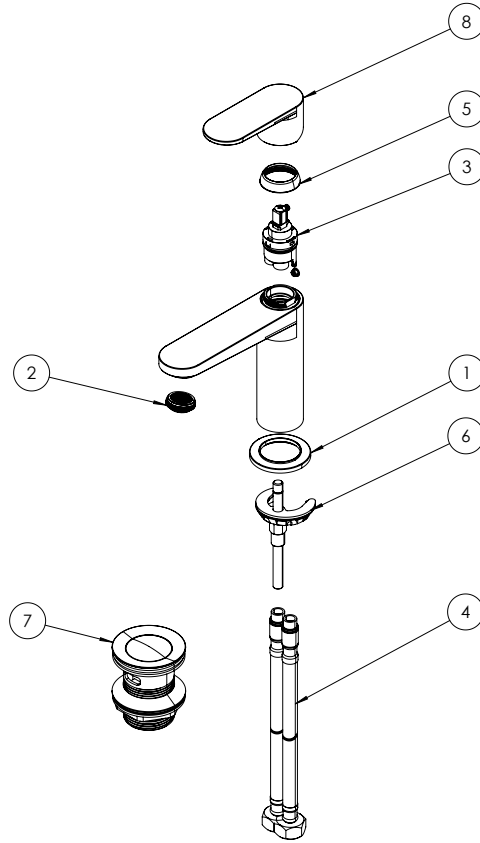

PRODUCT DATA SHEET

PRODUCT CODE

DR110DNC

RANGE

Drift

DESCRIPTION

Drift Basin Monobloc With Clicker
Waste Chrome

WEBSITE LINK [Click Here](#)

CATEGORY	Brassware
WARRANTY DETAILS	15 Years
COLOUR	Chrome
FINISH APPLICATION	Electroplated
PRIMARY MATERIAL	Brass
INSTALL TYPE	Deck Mounted
PRODUCT WIDTH MM	50
PRODUCT HEIGHT MM	161
PRODUCT DEPTH MM	157
PRODUCT NET WEIGHT KG	1.02
STANDARDS	BS EN 817:2008

MINIMUM PRESSURE (BAR)	0.2
MAX WORKING PRESSURE (BAR)	5
HEADWORK	28mm Single lever ceramic cartridge
SPOUT PROJECTION	116
SWIVEL SPOUT	No
INLET CONNECTIONS THREAD	G1/2"
FLOW REGULATOR	Slim Air Honeycomb M24x1
WASTE INCLUDED	Yes
ANTI-SCALD	No
ENERGY SAVING	No
SHOWER HOSE & HANDSET ARE INCLUDED	No

TECHNICAL DIMENSIONS

Dimensions in mm unless otherwise specified.

Tolerances (per material type) apply.

SPARES LIST

Only the parts labelled are available as spares.

NUMBER	PART CODE	DESCRIPTION
1	CW1257	Base Plate DR110/112 Brushed Brass
	CW1252	Base Plate DR110/112 Chrome
	CW1349	DR110/112 Base Plate Matt Black
2	CW1251	Basin Aerator Drift & Fuse
3	CW1250	Basin Mono Cartridge Drift & Fuse
4	CW1254	Basin Mono Flexible Tails Drift & Fuse
5	CW1256	Cartridge Cover DR110/112 Brushed Brass
	CW1348	DR110/112 Cartridge Cover Matt Black
	CW1249	Cartridge Cover DR110/112 Chrome
6	CW1253	Clamping Set Basin Mono Drift & Fuse
7	60144-BB	Drift & Fuse Basin Click Clack Waste Slotted Brushed Brass
	60144-CP	Drift & Fuse Basin Click Clack Waste Slotted Chrome
	60144-MB	Drift & Fuse Basin Click Clack Waste Slotted Matt Black
8	CW1255	Handle DR110/112 Brushed Brass
	CW1248	Handle DR110/112 Chrome
	CW1258	Handle DR110/112 Matt Black