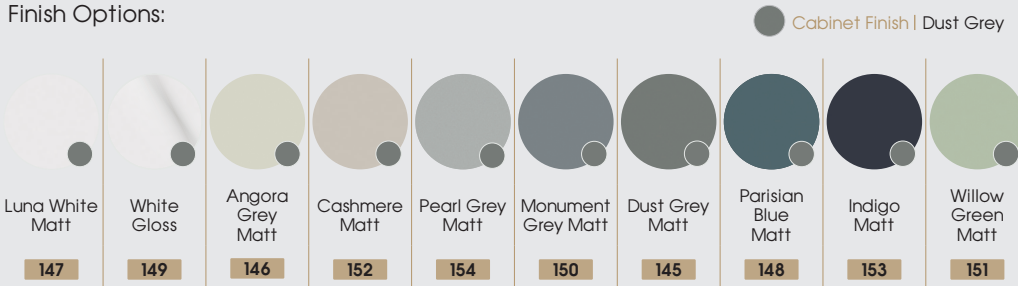

Diagrams not to scale.  
All dimensions in mm tolerance of +/- 2mm

Unit Weight: 18.15kg

Specification:

- Curved edge unit design
- 10 stunning neutral finishes
- Dust Grey 18mm cabinets & solid back panel
- Durable PVC colour matched side panels
- Durable construction
- Wide selection of unit options - wall mounted/floor standing
- Hanging brackets supplied as standard with all basin & base units

Finish Options:

Door Style:

Evolve

Supplier: BeModern	
Commodity Code	Part / Product Type
94036090	Wooded furniture/ Bath panels
7009920000	Framed mirrors

95% of packaging is recyclable  
Check local recycling info for correct disposal