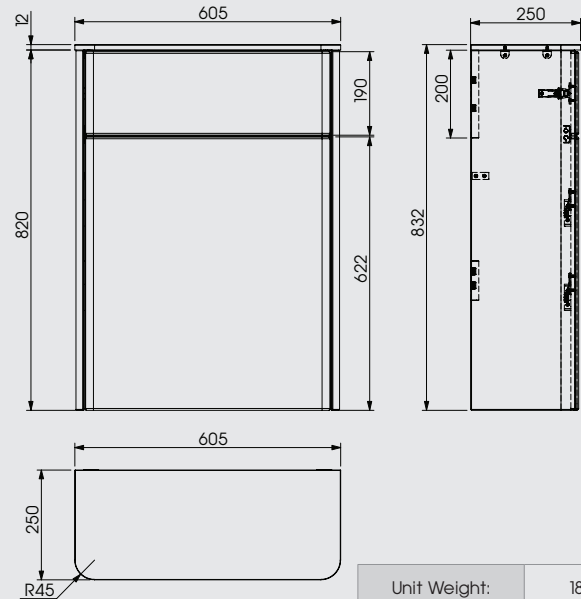

Diagrams not to scale.  
All dimensions in mm tolerance of +/- 2mm

Unit Weight: 18.15kg

Specification:

- Curved edge unit design
- 10 stunning neutral finishes
- Dust Grey 18mm cabinets & solid back panel
- Durable PVC colour matched side panels
- Durable construction
- Wide selection of unit options - wall mounted/floor standing
- Hanging brackets supplied as standard with all basin & base units

Finish Options:

Door Style:

Evolve

Supplier: BeModern	
Commodity Code	Part / Product Type
94036090	Wooded furniture/ Bath panels
7009920000	Framed mirrors

95% of packaging is recyclable  
Check local recycling info for correct disposal