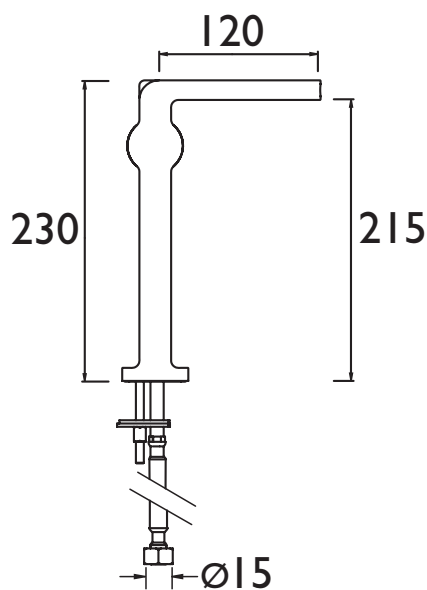

### Specification

Style:	Contemporary
Product Type:	Bathroom Tap
Finish/Colour:	Chrome
Main Construction Material:	Brass
Mount Type:	Deck Mounted
Handle Type:	Lever
Connection Inlet:	M10 x 15mm Compression Flexi Tails
Connection Outlet:	N/A
Number of Tap Holes:	1
Valve/Cartridge Type:	35mm Cartridge
Plumbing System Requirements:	High pressure
Working Pressure Range:	Min. 1.0 bar, Max. 5.0 bar
Maximum Hot Water Temperature: °C	65
Maximum Dynamic Pressure: (bar)	5
Maximum Static Pressure: (bar)	10
Flow Type:	Single
Flow Rate: (l/min @ 3 bar)	5.1
Isolation Included:	No

### Dimensions (measurements in mm)