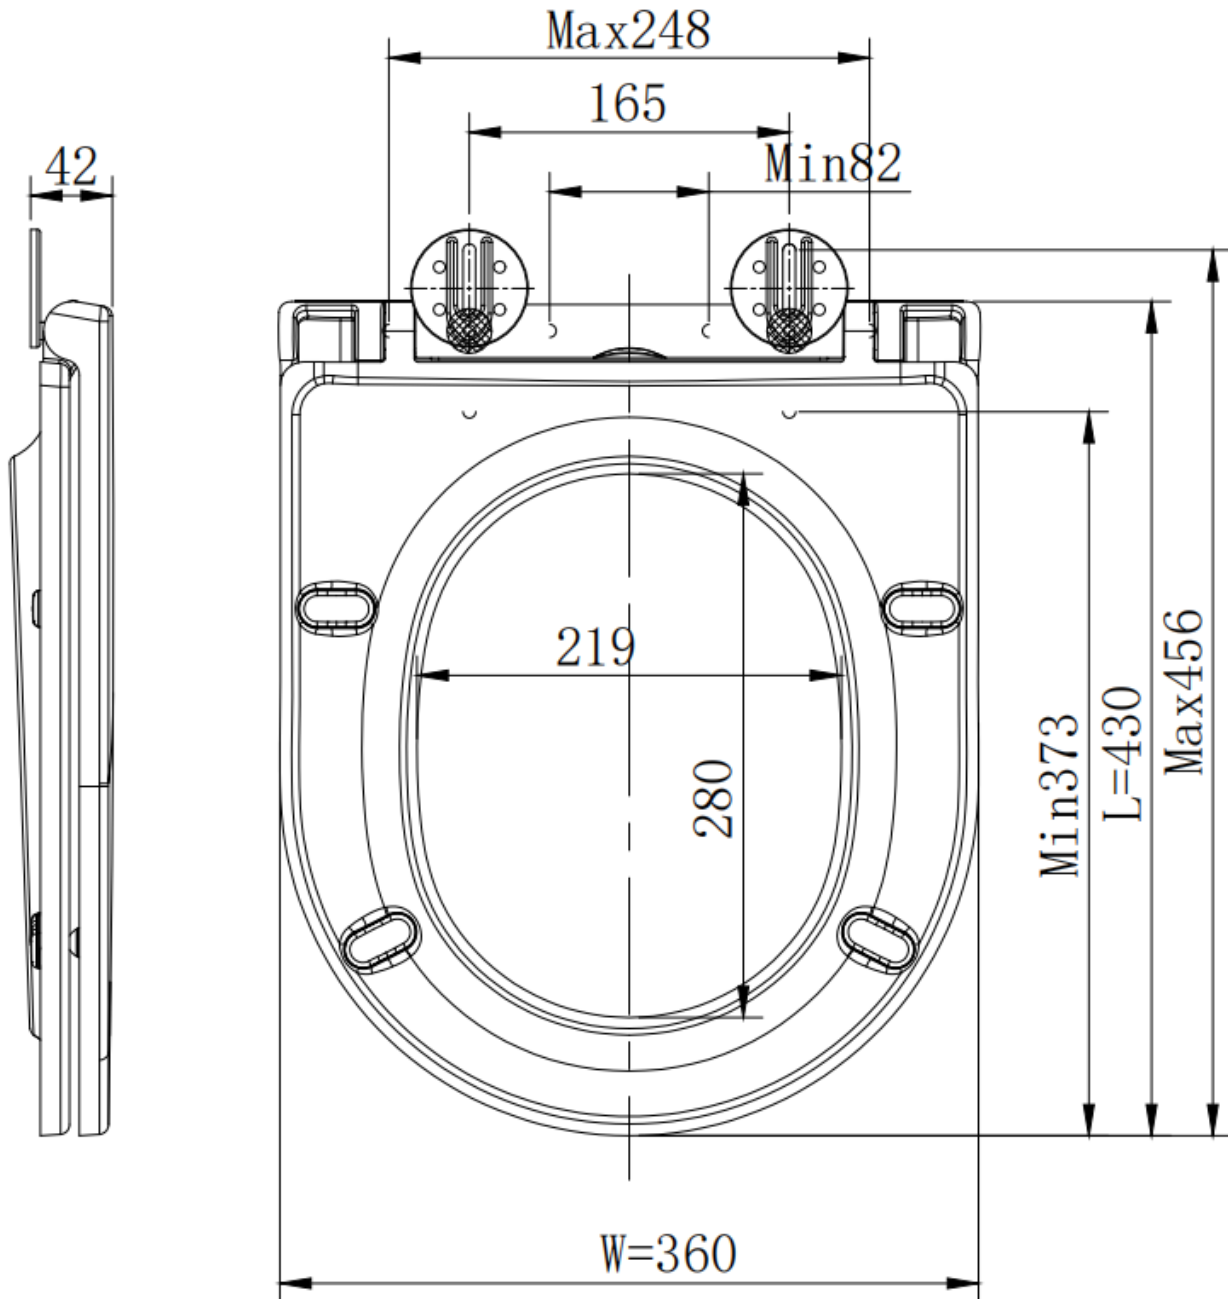

TECHNICAL DATA SHEET

Guarantee: 2 Years

EU GPSR Single Point of Contact: Product.compliance@highbournegroup.co.uk