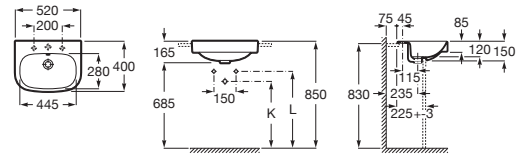

DEBBA

Semi-recessed vitreous china basin

FEATURES

- Basin capacity (l): 3.75
- Bowl depth (mm): 120
- Bowl length (mm): 445
- Bowl position: Central
- Bowl width (mm): 280
- Fixing kit: Included
- Glazed base
- Installation type: Semi-recessed
- Material: Vitreous china
- Number of fixing points: 2
- Overflow type: Standard
- Plug and Waste: Not included
- Shape: Square
- Taphole configuration: 1 taphole in the middle
- Weight (Kg): 10.5

DIMENSIONS

Length	520 mm
Width	400 mm
Height	165 mm

COLOURS AND FINISHES

TECHNICAL DRAWINGS