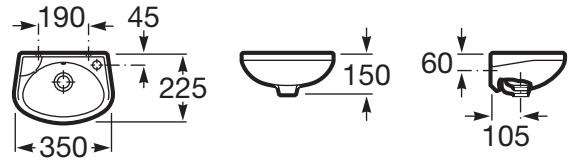

LAURA

Wall-hung vitreous china basin

DIMENSIONS

Length	350 mm
Width	225 mm
Height	150 mm

COLOURS AND FINISHES

00 White

TECHNICAL DRAWINGS

FEATURES

- Fixing kit: Not included
- Installation type: Wall-hung
- Material: Vitreous china
- Overflow type: Standard
- Space-saving
- Taphole configuration: 1 taphole on the right side

Compact basin

Laura

A traditional response to classic atmospheres. Elegant and functional curves in an extensive collection of pieces that combine simplicity and versatility, offering the convenience of well-tried solutions.