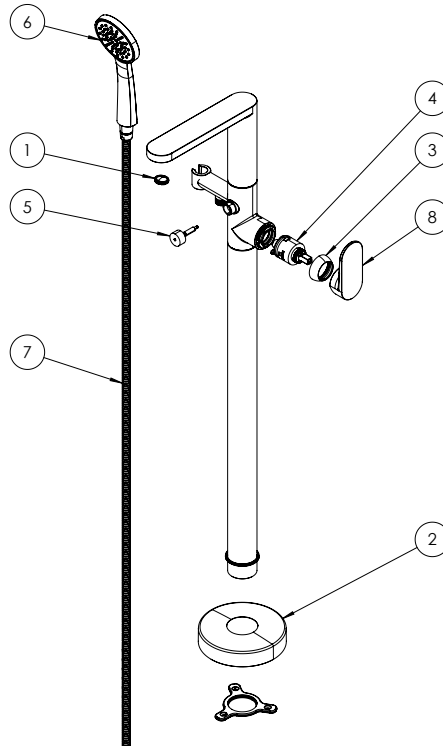

PRODUCT DATA SHEET

PRODUCT CODE

DR416FF

RANGE

Drift

DESCRIPTION

Drift Bath Shower Mixer Floor Standing
Brushed Brass

WEBSITE LINK [Click Here](#)

CATEGORY	Brassware
WARRANTY DETAILS	15 Years
COLOUR	Brushed Brass
FINISH APPLICATION	PVD
PRIMARY MATERIAL	Brass
INSTALL TYPE	Floor Mounted
PRODUCT WIDTH MM	236
PRODUCT HEIGHT MM	1028
PRODUCT NET WEIGHT KG	4.99
STANDARDS	BS EN 817:2008

MINIMUM PRESSURE (BAR)	2
MAX WORKING PRESSURE (BAR)	5
NUMBER OF OUTLETS	2
HEADWORK	3/4" Quarter turn ceramic cartridge
SPOUT PROJECTION	195
INLET CONNECTIONS THREAD	G3/4"
FLOW REGULATOR	Slim Honeycomb
WASTE INCLUDED	No
ANTI-SCALD	No
ENERGY SAVING	No
SHOWER HOSE & HANDSET ARE INCLUDED	Yes

TECHNICAL DIMENSIONS

Dimensions in mm unless otherwise specified.

Tolerances (per material type) apply.

SPARES LIST

Only the parts labelled are available as spares.

NUMBER	PART CODE	DESCRIPTION
1	CW1304	416 Aerator Drift & Fuse
2	CW1310	416 Base Plate Brushed Brass Drift & Fuse
	CW1306	416 Base Plate Chrome Drift & Chrome
	CW1313	416 Base Plate Matt Black Drift & Fuse
3	CW1308	416 Cartridge Cover Brushed Brass Drift & Hose
	CW1302	416 Cartridge Cover Chrome Drift & Fuse
	CW1311	416 Cartridge Cover Matt Black Drift & Fuse
4	CW1303	416 Cartridge Drift & Fuse
5	CW1309	416 Diverter Brushed Brass Drift & Fuse
	CW1305	416 Diverter Chrome Drift & Chrome
	CW1312	416 Diverter Matt Black Drift & Fuse
6	CW1294	416/422 Handset Brushed Brass Drift & Fuse
	CW1290	416/422 Handset Chrome Drift & Fuse
	CW1298	416/422 Handset Matt Black Drift & Fuse
7	CW1296	416/422 Shower Hose Brushed Brass Drift & Fuse
	CW1292	416/422 Shower Hose Chrome Drift & Fuse
	CW1300	416/422 Shower Hose Matt Black Drift & Fuse
8	CW1307	DR416 Handle Brushed Brass
	CW1301	DR416 Handle Chrome
	CW1350	DR416 Handle Matt Black