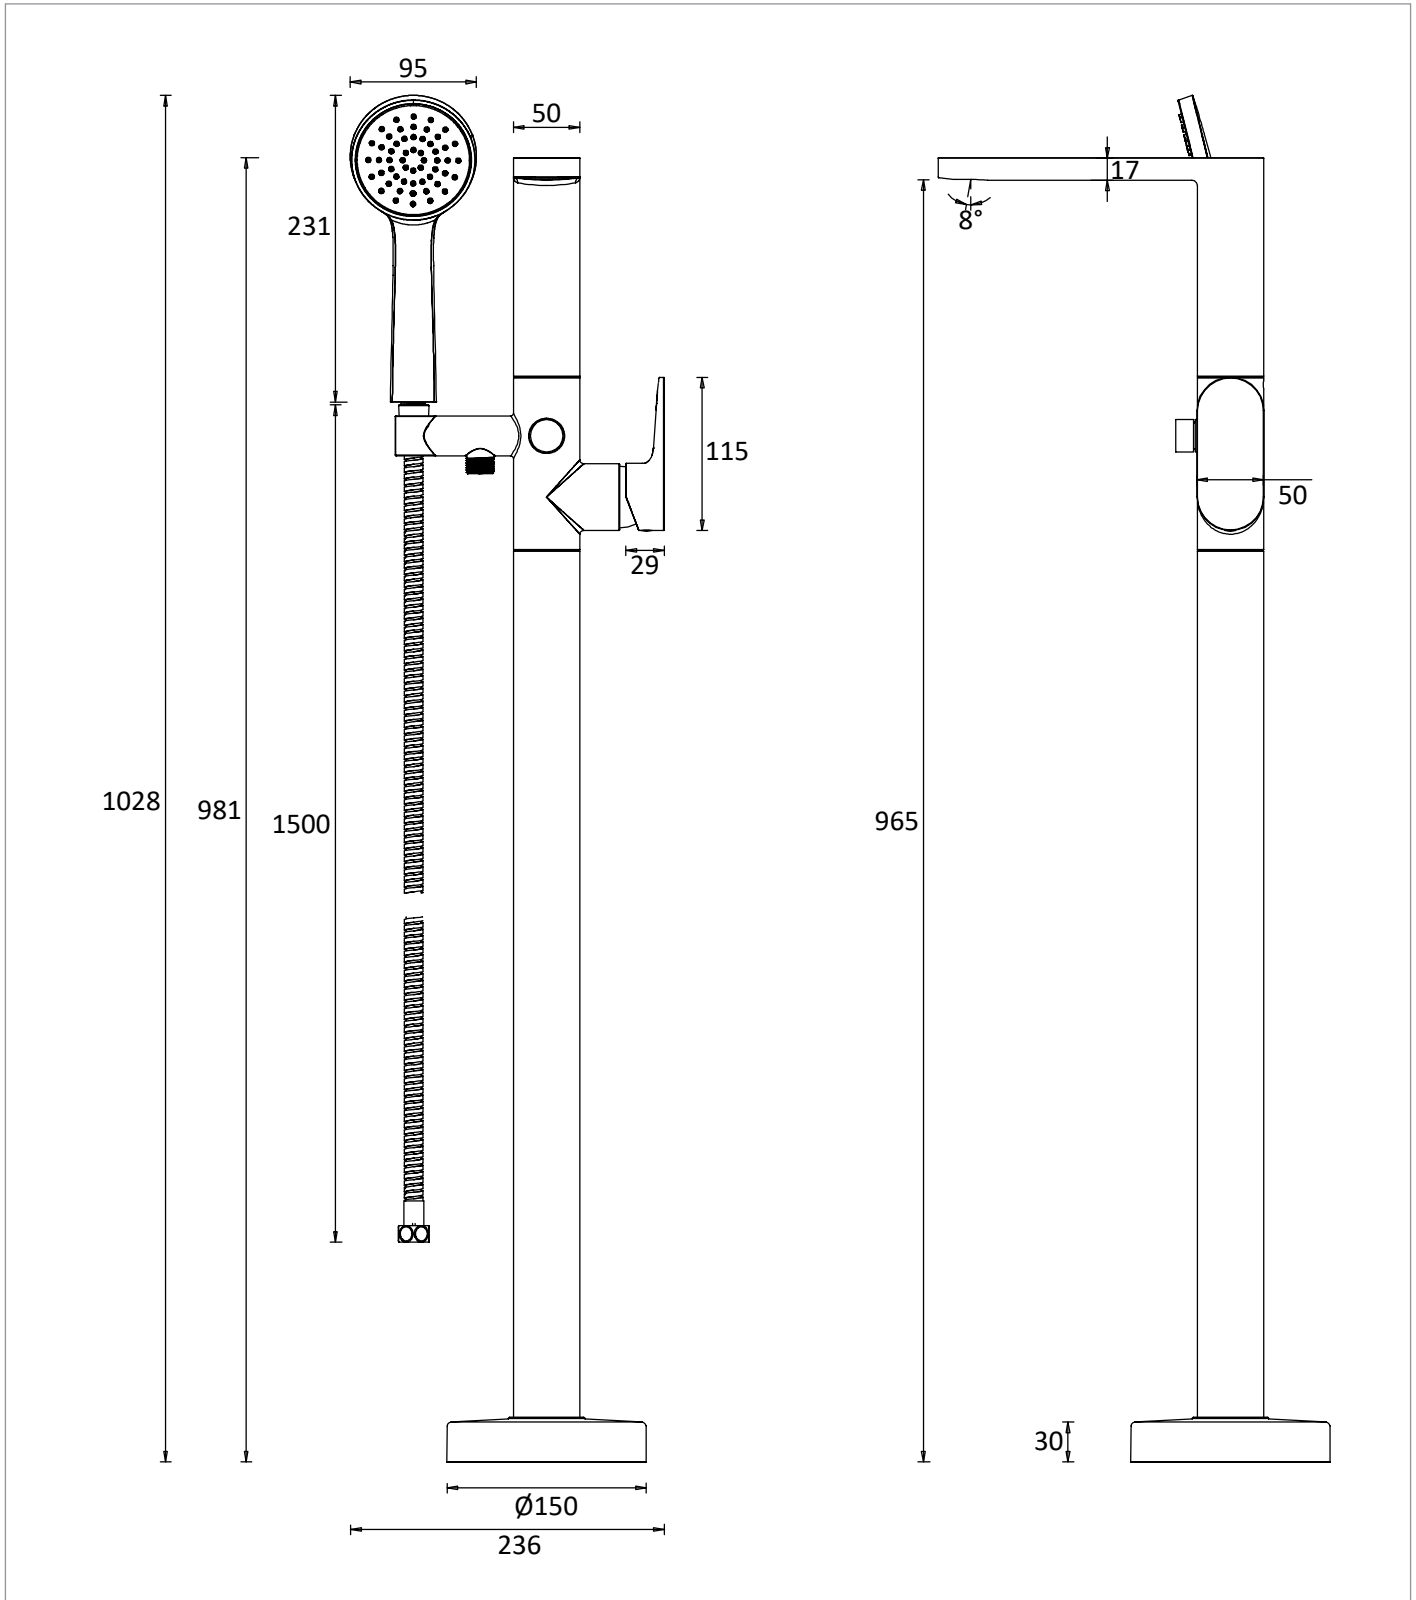

PRODUCT DATA SHEET

PRODUCT CODE

DR416FF

RANGE

Drift

DESCRIPTION

Drift Bath Shower Mixer Floor Standing
Brushed Brass

WEBSITE LINK [Click Here](#)

CATEGORY	Brassware
WARRANTY DETAILS	15 Years
COLOUR	Brushed Brass
FINISH APPLICATION	PVD
PRIMARY MATERIAL	Brass
INSTALL TYPE	Floor Mounted
PRODUCT WIDTH MM	236
PRODUCT HEIGHT MM	1028
PRODUCT NET WEIGHT KG	4.99
STANDARDS	BS EN 817:2008

MINIMUM PRESSURE (BAR)	2
MAX WORKING PRESSURE (BAR)	5
NUMBER OF OUTLETS	2
HEADWORK	3/4" Quarter turn ceramic cartridge
SPOUT PROJECTION	195
INLET CONNECTIONS THREAD	G3/4"
FLOW REGULATOR	Slim Honeycomb
WASTE INCLUDED	No
ANTI-SCALD	No
ENERGY SAVING	No
SHOWER HOSE & HANDSET ARE INCLUDED	Yes

TECHNICAL DIMENSIONS

Dimensions in mm unless otherwise specified.

Tolerances (per material type) apply.

SPARES LIST

Only the parts labelled are available as spares.

NUMBER	PART CODE	DESCRIPTION
1	CW1304	416 Aerator Drift & Fuse
2	CW1310	416 Base Plate Brushed Brass Drift & Fuse
	CW1306	416 Base Plate Chrome Drift & Chrome
	CW1313	416 Base Plate Matt Black Drift & Fuse
3	CW1308	416 Cartridge Cover Brushed Brass Drift & Hose
	CW1302	416 Cartridge Cover Chrome Drift & Fuse
	CW1311	416 Cartridge Cover Matt Black Drift & Fuse
4	CW1303	416 Cartridge Drift & Fuse
5	CW1309	416 Diverter Brushed Brass Drift & Fuse
	CW1305	416 Diverter Chrome Drift & Chrome
	CW1312	416 Diverter Matt Black Drift & Fuse
6	CW1294	416/422 Handset Brushed Brass Drift & Fuse
	CW1290	416/422 Handset Chrome Drift & Fuse
	CW1298	416/422 Handset Matt Black Drift & Fuse
7	CW1296	416/422 Shower Hose Brushed Brass Drift & Fuse
	CW1292	416/422 Shower Hose Chrome Drift & Fuse
	CW1300	416/422 Shower Hose Matt Black Drift & Fuse
8	CW1307	DR416 Handle Brushed Brass
	CW1301	DR416 Handle Chrome
	CW1350	DR416 Handle Matt Black