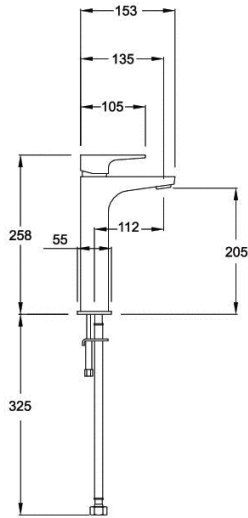

AMIO TALL BASIN MIXER

- Ceramic Cartridge for smooth operation
- Products which are easy to use by all the family

CONSTRUCTION: Brass
CARTRIDGE/VALVE TYPE: Ceramic Cartridge
SUPPLY: Suitable for all plumbing systems
INLET CONNECTIONS: 1/2" BSP
WORKING PRESSURES: 0.3 - 5.0 bar
OPERATION: Single lever flow and temperature control

AMTBCEPK

Chrome

Open Outlet Flow (Bar - l/min)

BAR	0.3	0.5	1.0	2.0	3.0	4.0	5.0
SPOUT FLOW	4.5	6.5	9.1	12.8	15.8	18.2	20.3

Please Note: Flow rate will be dictated by installation configurations.
 Please ensure to check the appropriate flow restrictor information if applicable.
 *Please refer to website for full warranty details.