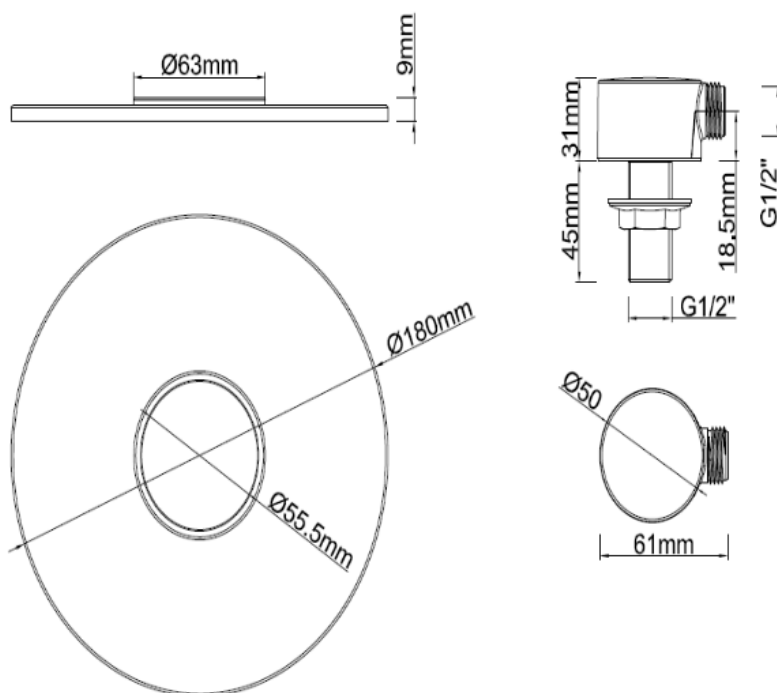

Additional Information

Always inspect before installation

Do not clean with abrasive cleaning products